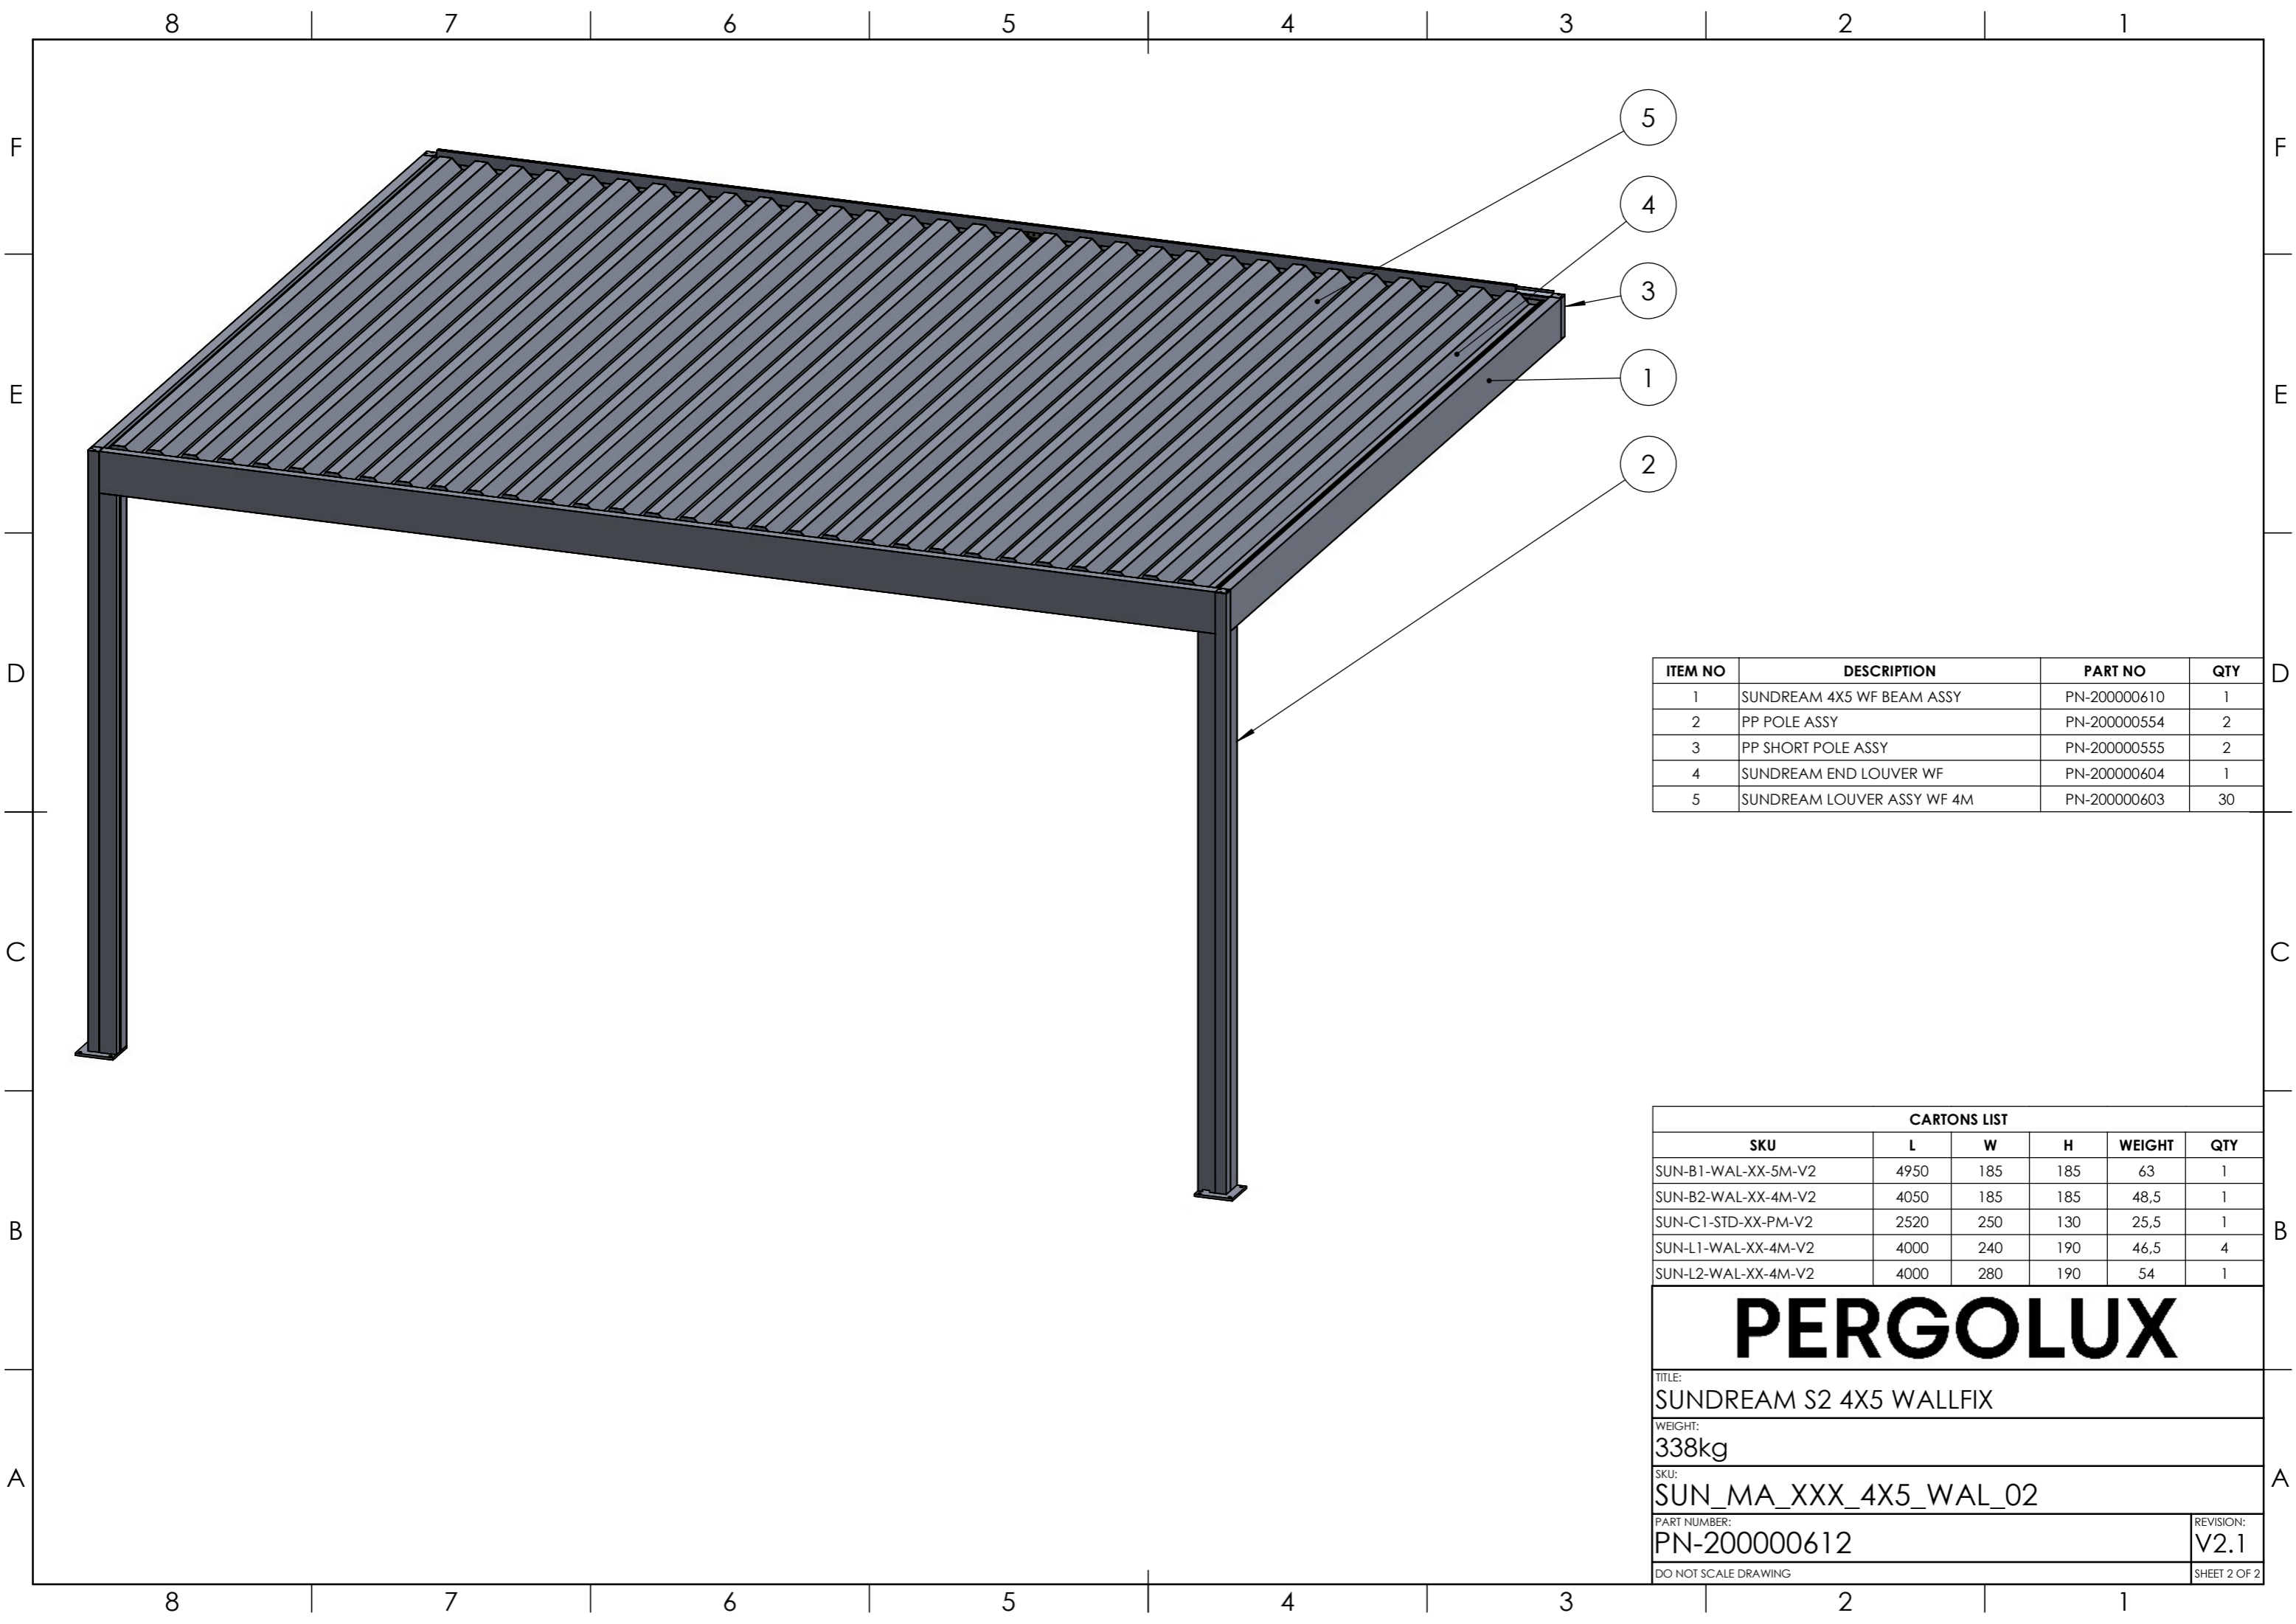

ITEM NO	DESCRIPTION	PART NO	QTY
1	SUNDREAM 4X5 WF BEAM ASSY	PN-200000610	1
2	PP POLE ASSY	PN-200000554	2
3	PP SHORT POLE ASSY	PN-200000555	2
4	SUNDREAM END LOUVER WF	PN-200000604	1
5	SUNDREAM LOUVER ASSY WF 4M	PN-200000603	30

CARTONS LIST					
SKU	L	W	H	WEIGHT	QTY
SUN-B1-WAL-XX-5M-V2	4950	185	185	63	1
SUN-B2-WAL-XX-4M-V2	4050	185	185	48,5	1
SUN-C1-STD-XX-PM-V2	2520	250	130	25,5	1
SUN-L1-WAL-XX-4M-V2	4000	240	190	46,5	4
SUN-L2-WAL-XX-4M-V2	4000	280	190	54	1

PERGOLUX

TITLE:
SUNDREAM S2 4X5 WALLFIX

WEIGHT:
338kg

SKU:
SUN_MA_XXX_4X5_WAL_02

PART NUMBER: PN-200000612	REVISION: V2.1

DO NOT SCALE DRAWING SHEET 2 OF 2