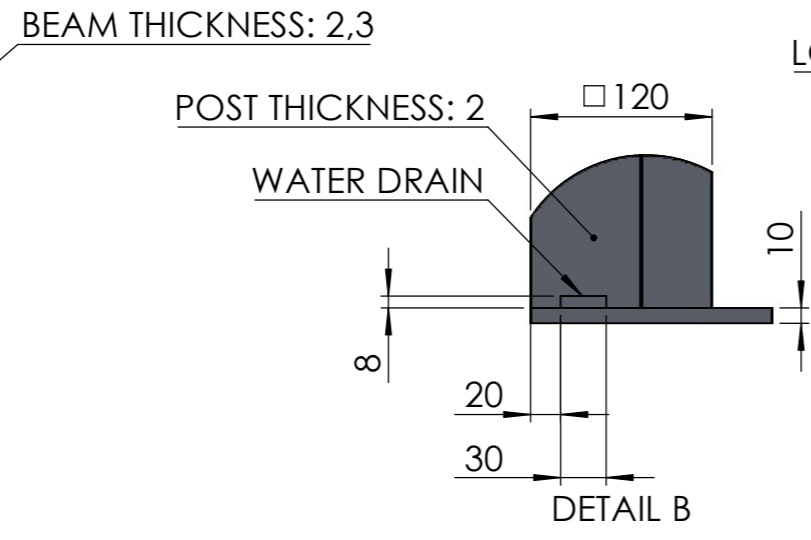

8 7 6 5 4 3 2 1

F
E
D
C
B
A

PERGOLUX	
TITLE: SUNDREAM S2 3X4 FREESTANDING	
WEIGHT: 261kg	
SKU: SUN_MA_XXX_3X4_FRE_02	
PART NUMBER: PN-200000625	REVISION: V2.1
DO NOT SCALE DRAWING	SHEET 1 OF 2

8 7 6 5 4 3 2 1