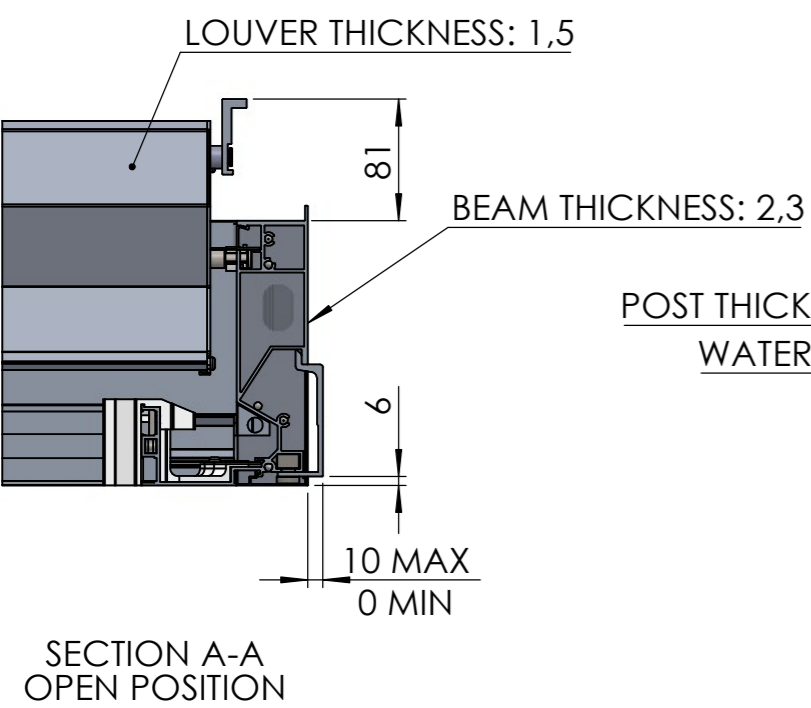

PERGOLUX	
TITLE: SUNDREAM S2 3X5 WALLFIX	
WEIGHT: 275kg	
SKU: SUN_MA_XXX_3X5_WAL_02	
PART NUMBER: PN-200000599	REVISION V2.1
DO NOT SCALE DRAWING	ALL DIMENSIONS ARE IN MILLIMETERS
	SHEET 1 OF 2