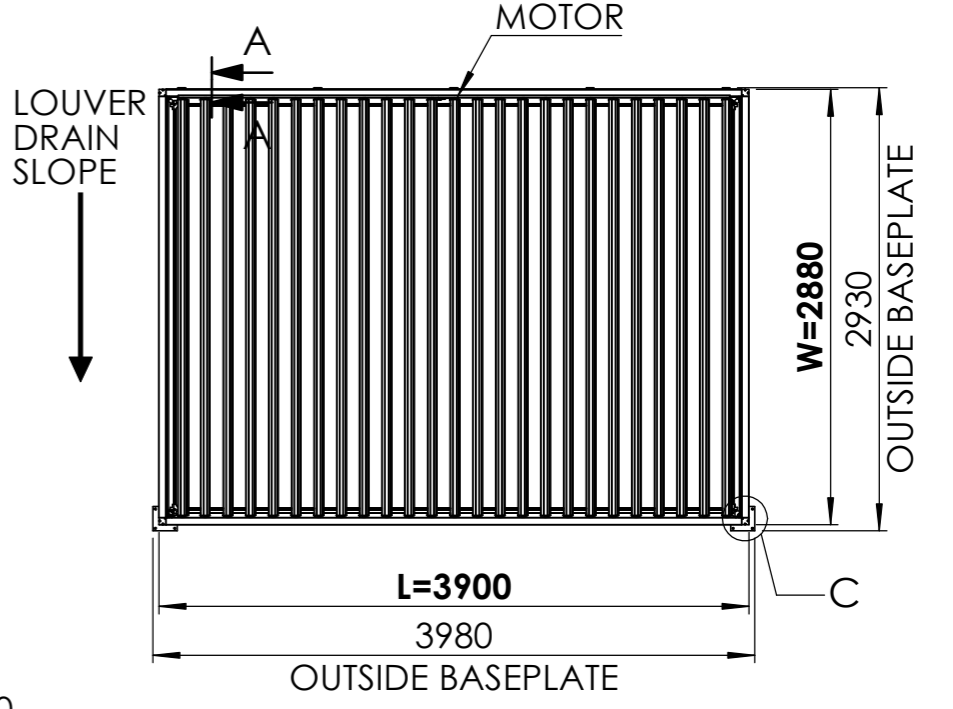

PERGOLUX	
TITLE: SUNDREAM S2 3X4 WALLFIX	
WEIGHT: 232kg	
SKU: SUN_MA_XXX_3X4_WAL_02	
PART NUMBER: PN-200000550	REVISION V2.1
DO NOT SCALE DRAWING	ALL DIMENSIONS ARE IN MILLIMETERS
SHEET 1 OF 2