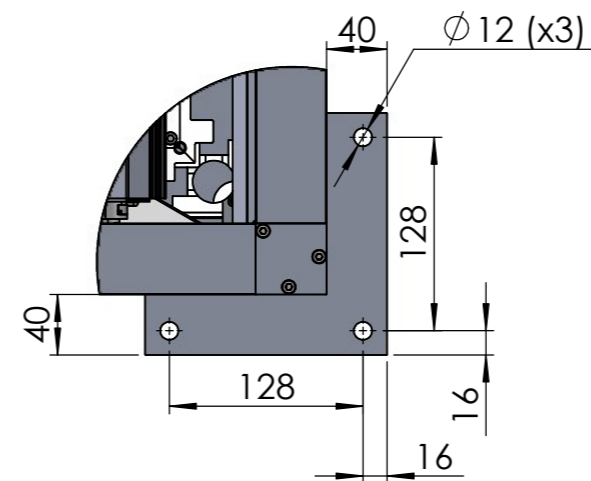

PERGOLUX	
TITLE: SUNDREAM S2 4X5 WALLFIX	
WEIGHT: 338kg	
SKU: SUN_MA_XXX_4X5_WAL_02	
PART NUMBER: PN-200000612	REVISION V2.1
DO NOT SCALE DRAWING	ALL DIMENSIONS ARE IN MILLIMETERS
	SHEET 1 OF 2