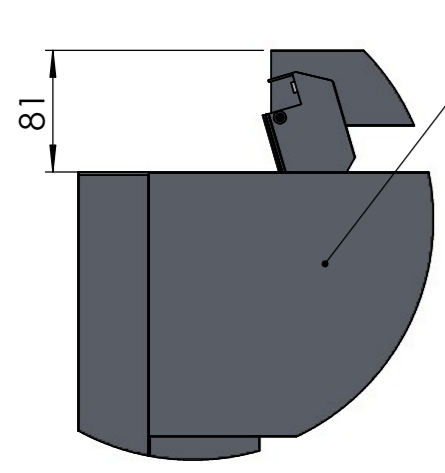

**PERGOLUX**

TITLE:  
SUNDREAM S2 4X4 WALLFIX

WEIGHT:  
285kg

SKU:  
SUN\_MA\_XXX\_4X4\_WAL\_02

|                              |                   |
|------------------------------|-------------------|
| PART NUMBER:<br>PN-200000613 | REVISION:<br>V2.1 |
|------------------------------|-------------------|

DO NOT SCALE DRAWING SHEET 2 OF 2

|  |                                   |
|--|-----------------------------------|
| <b>PERGOLUX</b>                        |                                   |
| TITLE:<br>SUNDREAM S2 4X5 FREESTANDING |                                   |
| WEIGHT:<br>374kg                       |                                   |
| SKU:<br>SUN_MA_XXX_4X5_FRE_02          |                                   |
| PART NUMBER:<br>PN-200000644           | REVISION<br>V2.1                  |
| DO NOT SCALE DRAWING                   | ALL DIMENSIONS ARE IN MILLIMETERS |
|  | SHEET 1 OF 2                      |