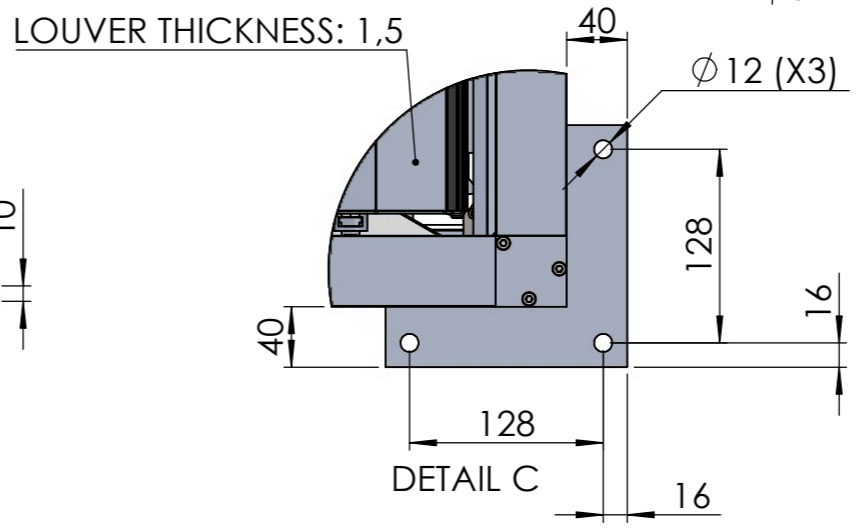

8 7 6 5 4 3 2 1

F
E
D
C
B
A

PERGOLUX	
TITLE: SUNDREAM S2 3X4 FREESTANDING	
WEIGHT: 261kg	
SKU: SUN_MA_XXX_3X4_FRE_02	
PART NUMBER: PN-200000625	REVISION: V2.1
DO NOT SCALE DRAWING	SHEET 1 OF 2

8 7 6 5 4 3 2 1