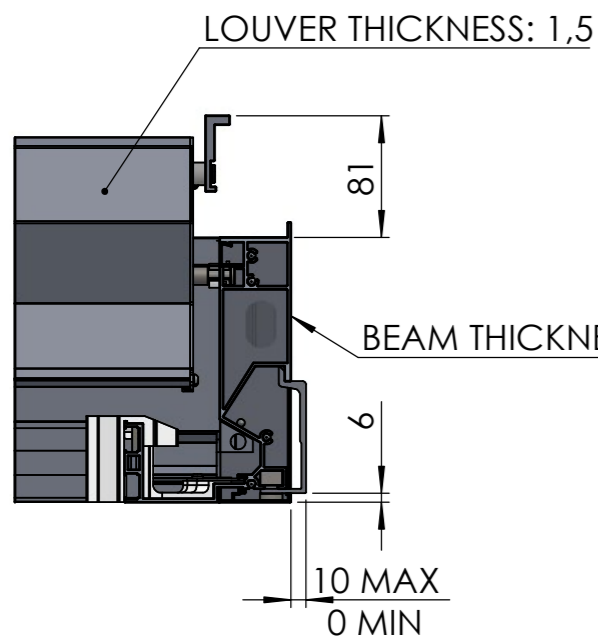

PERGOLUX	
TITLE: SUNDREAM S2 4X5 WALLFIX	
WEIGHT: 338kg	
SKU: SUN_MA_XXX_4X5_WAL_02	
PART NUMBER: PN-200000612	REVISION V2.1
DO NOT SCALE DRAWING	ALL DIMENSIONS ARE IN MILLIMETERS
	SHEET 1 OF 2