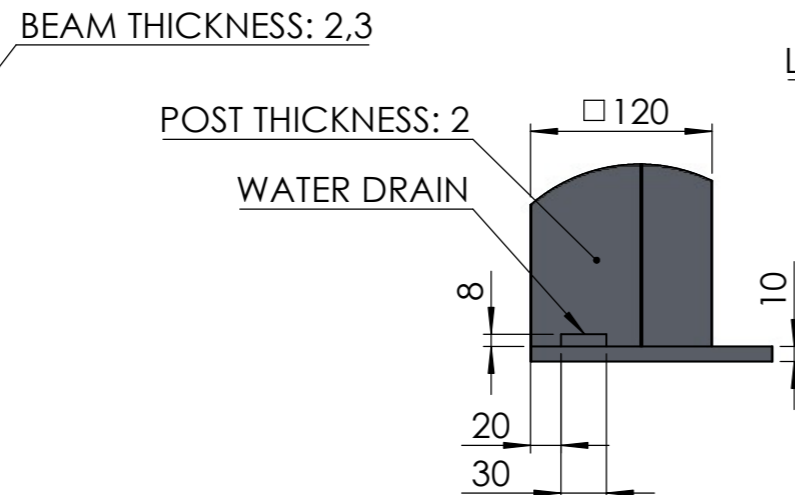

PERGOLUX	
TITLE: SUNDREAM S2 4X5 FREESTANDING	
WEIGHT: 374kg	
SKU: SUN_MA_XXX_4X5_FRE_02	
PART NUMBER: PN-200000644	REVISION V2.1
DO NOT SCALE DRAWING	ALL DIMENSIONS ARE IN MILLIMETERS
	SHEET 1 OF 2