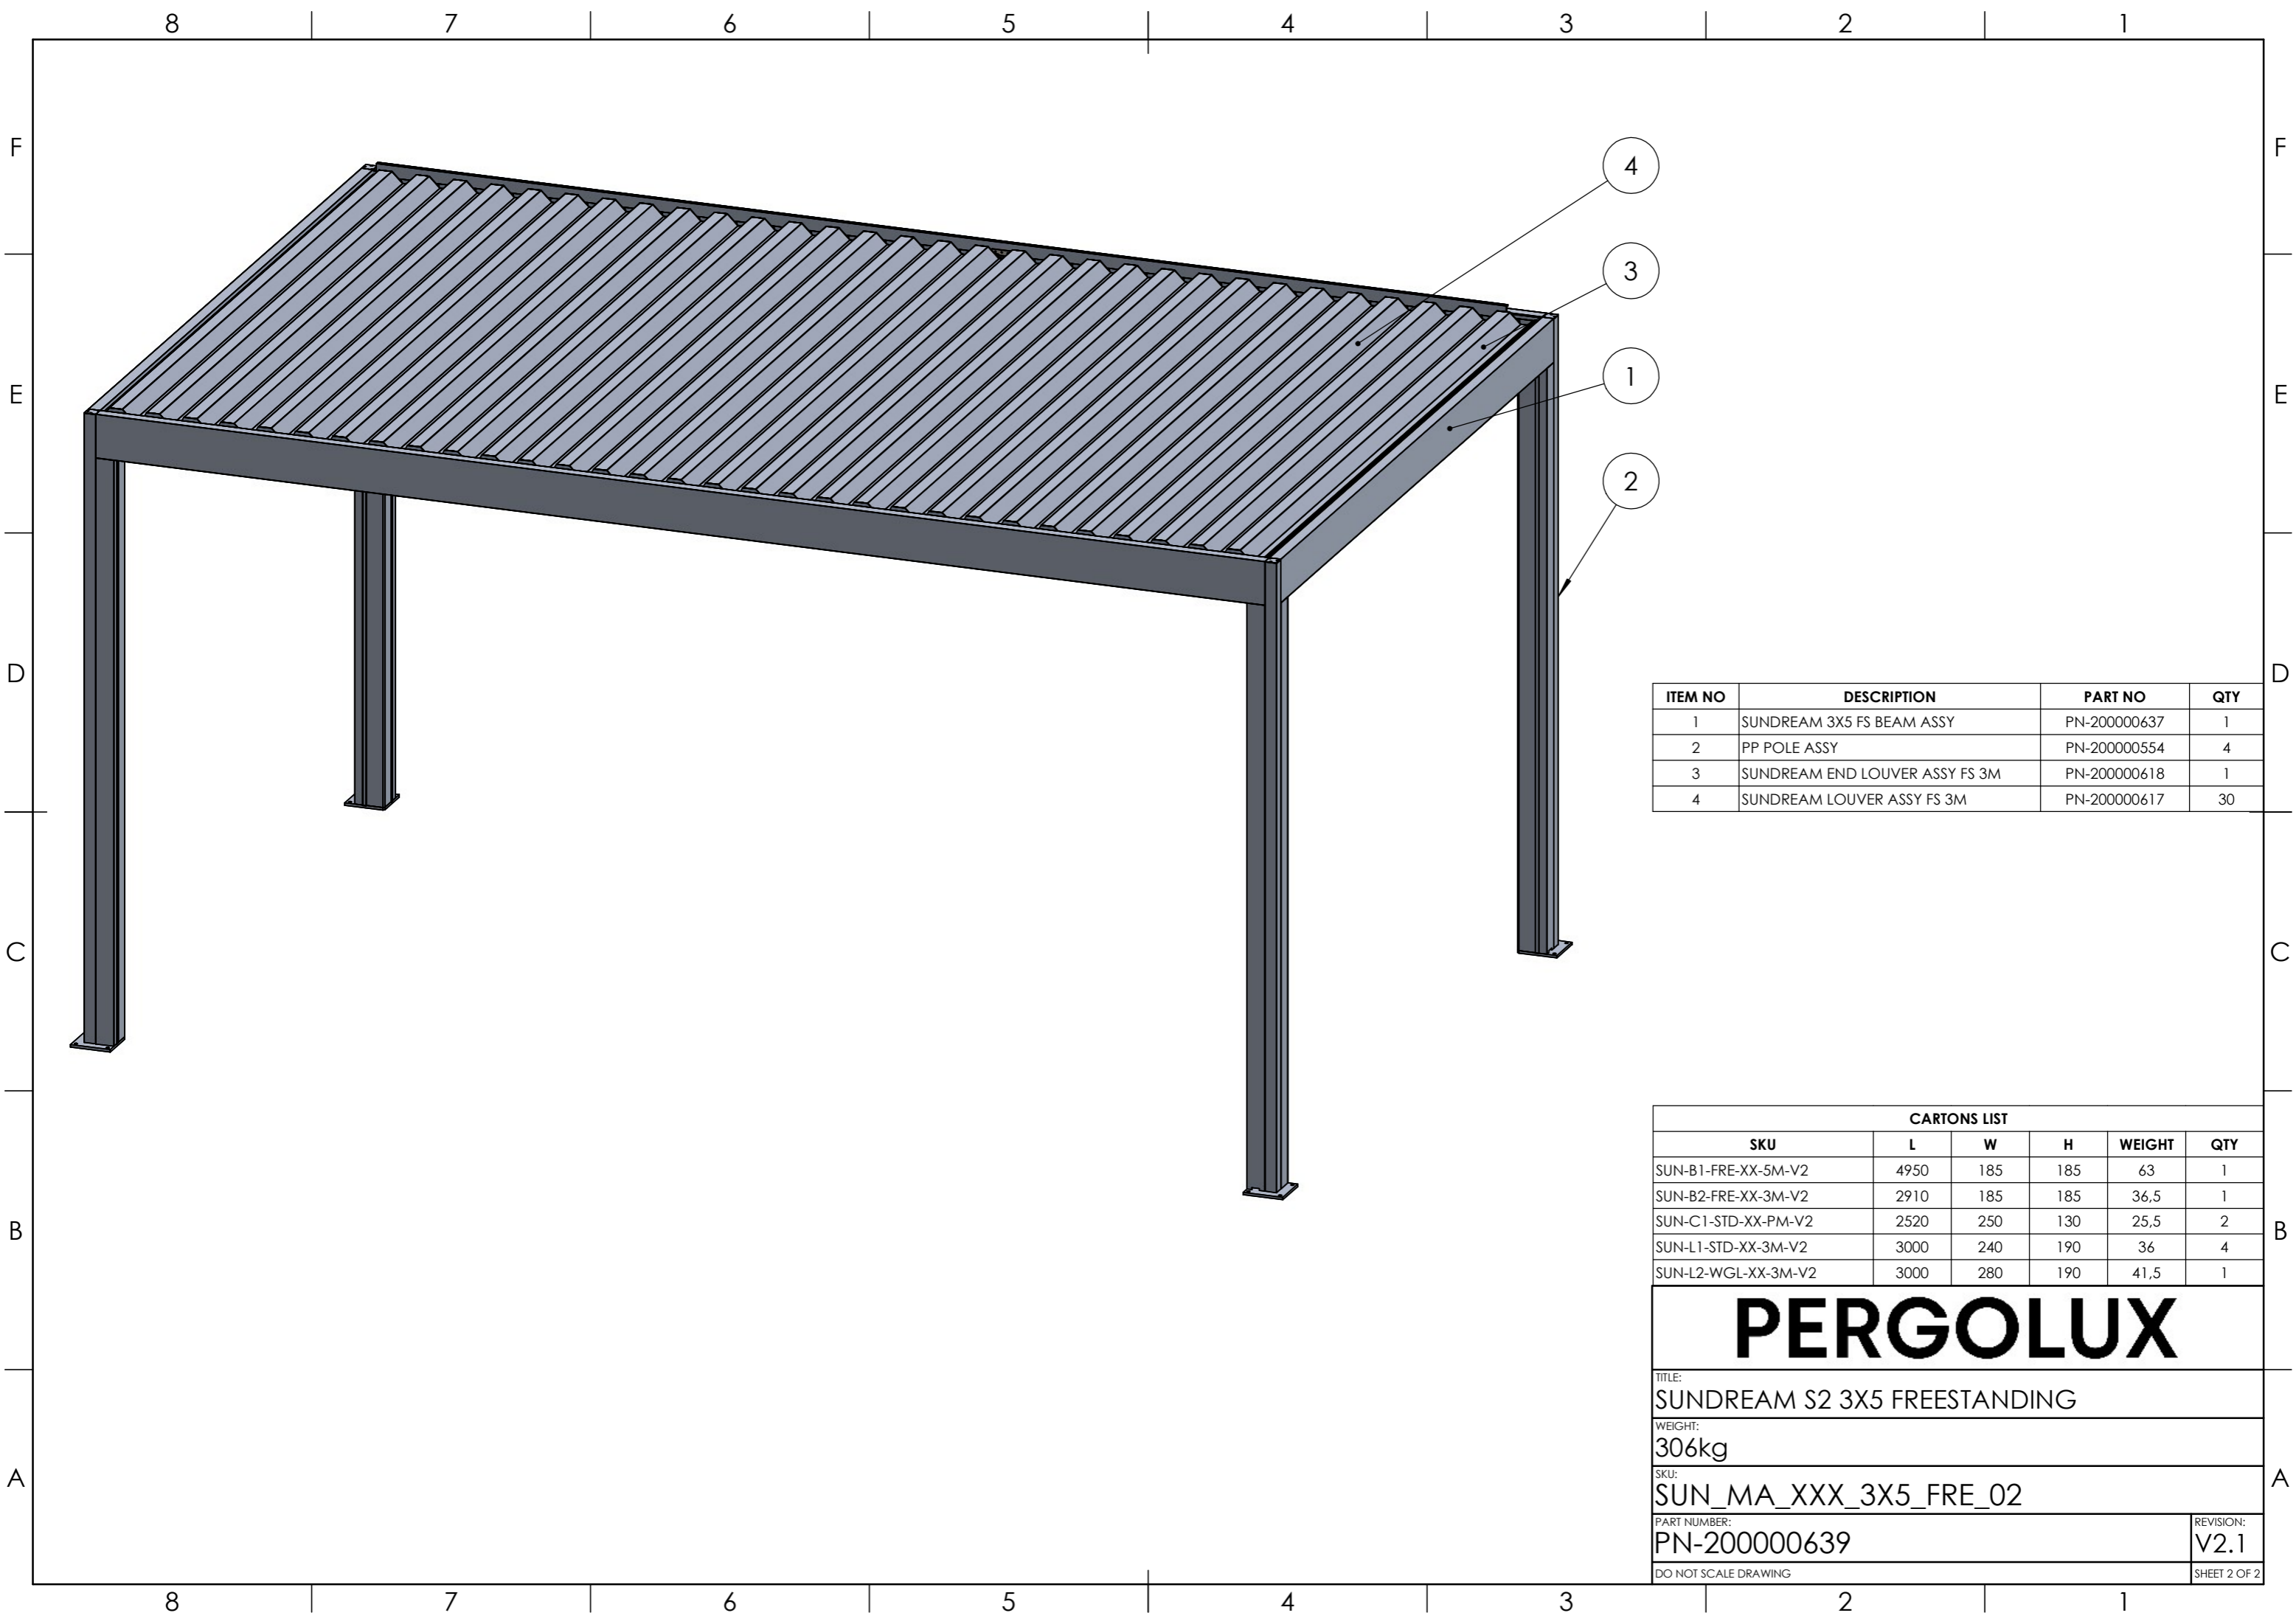

# PERGOLUX

|  |                                   |
|--|-----------------------------------|
| TITLE:<br>SUNDREAM S2 3X5 FREESTANDING |                                   |
| WEIGHT:<br>306kg                       |                                   |
| SKU:<br>SUN_MA_XXX_3X5_FRE_02          |                                   |
| PART NUMBER:<br>PN-200000639           | REVISION<br>V2.1                  |
| DO NOT SCALE DRAWING                   | ALL DIMENSIONS ARE IN MILLIMETERS |
| SHEET 1 OF 2                           |                                   |