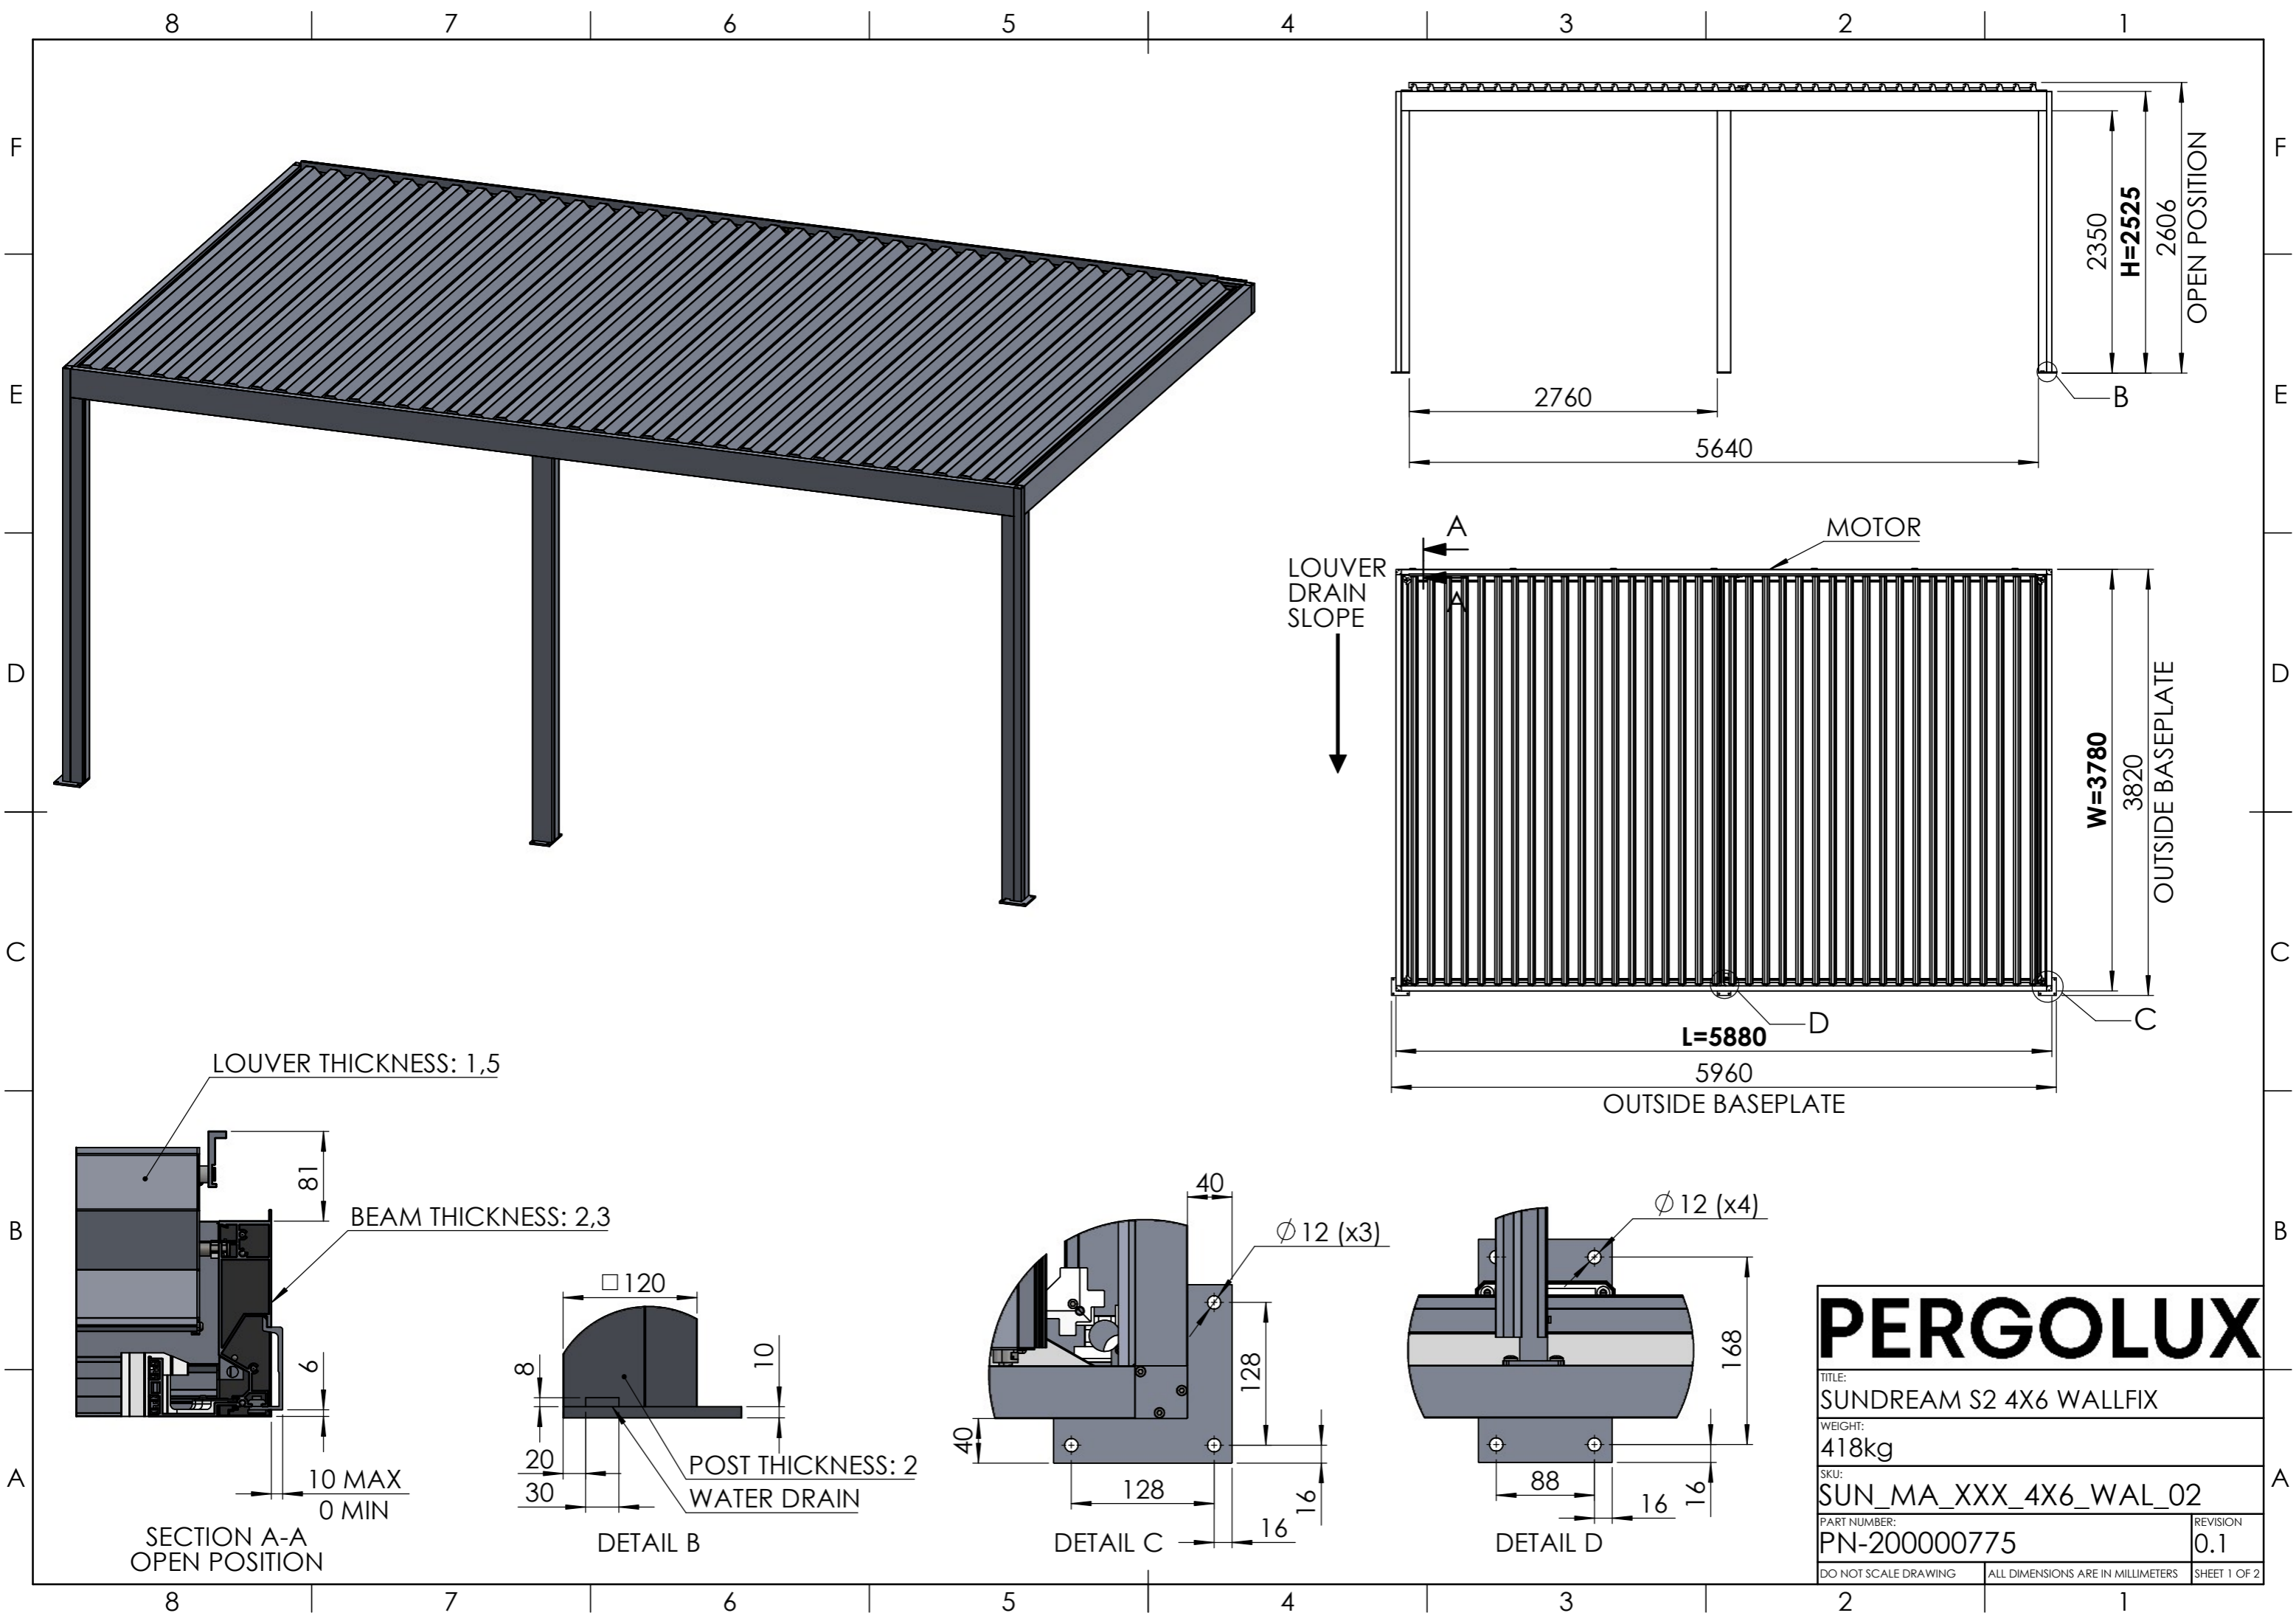

PERGOLUX

TITLE: SUNDREAM S2 4X6 WALLFIX	
WEIGHT: 418kg	
SKU: SUN_MA_XXX_4X6_WAL_02	
PART NUMBER: PN-200000775	REVISION: 0.1
DO NOT SCALE DRAWING	ALL DIMENSIONS ARE IN MILLIMETERS
SHEET 1 OF 2