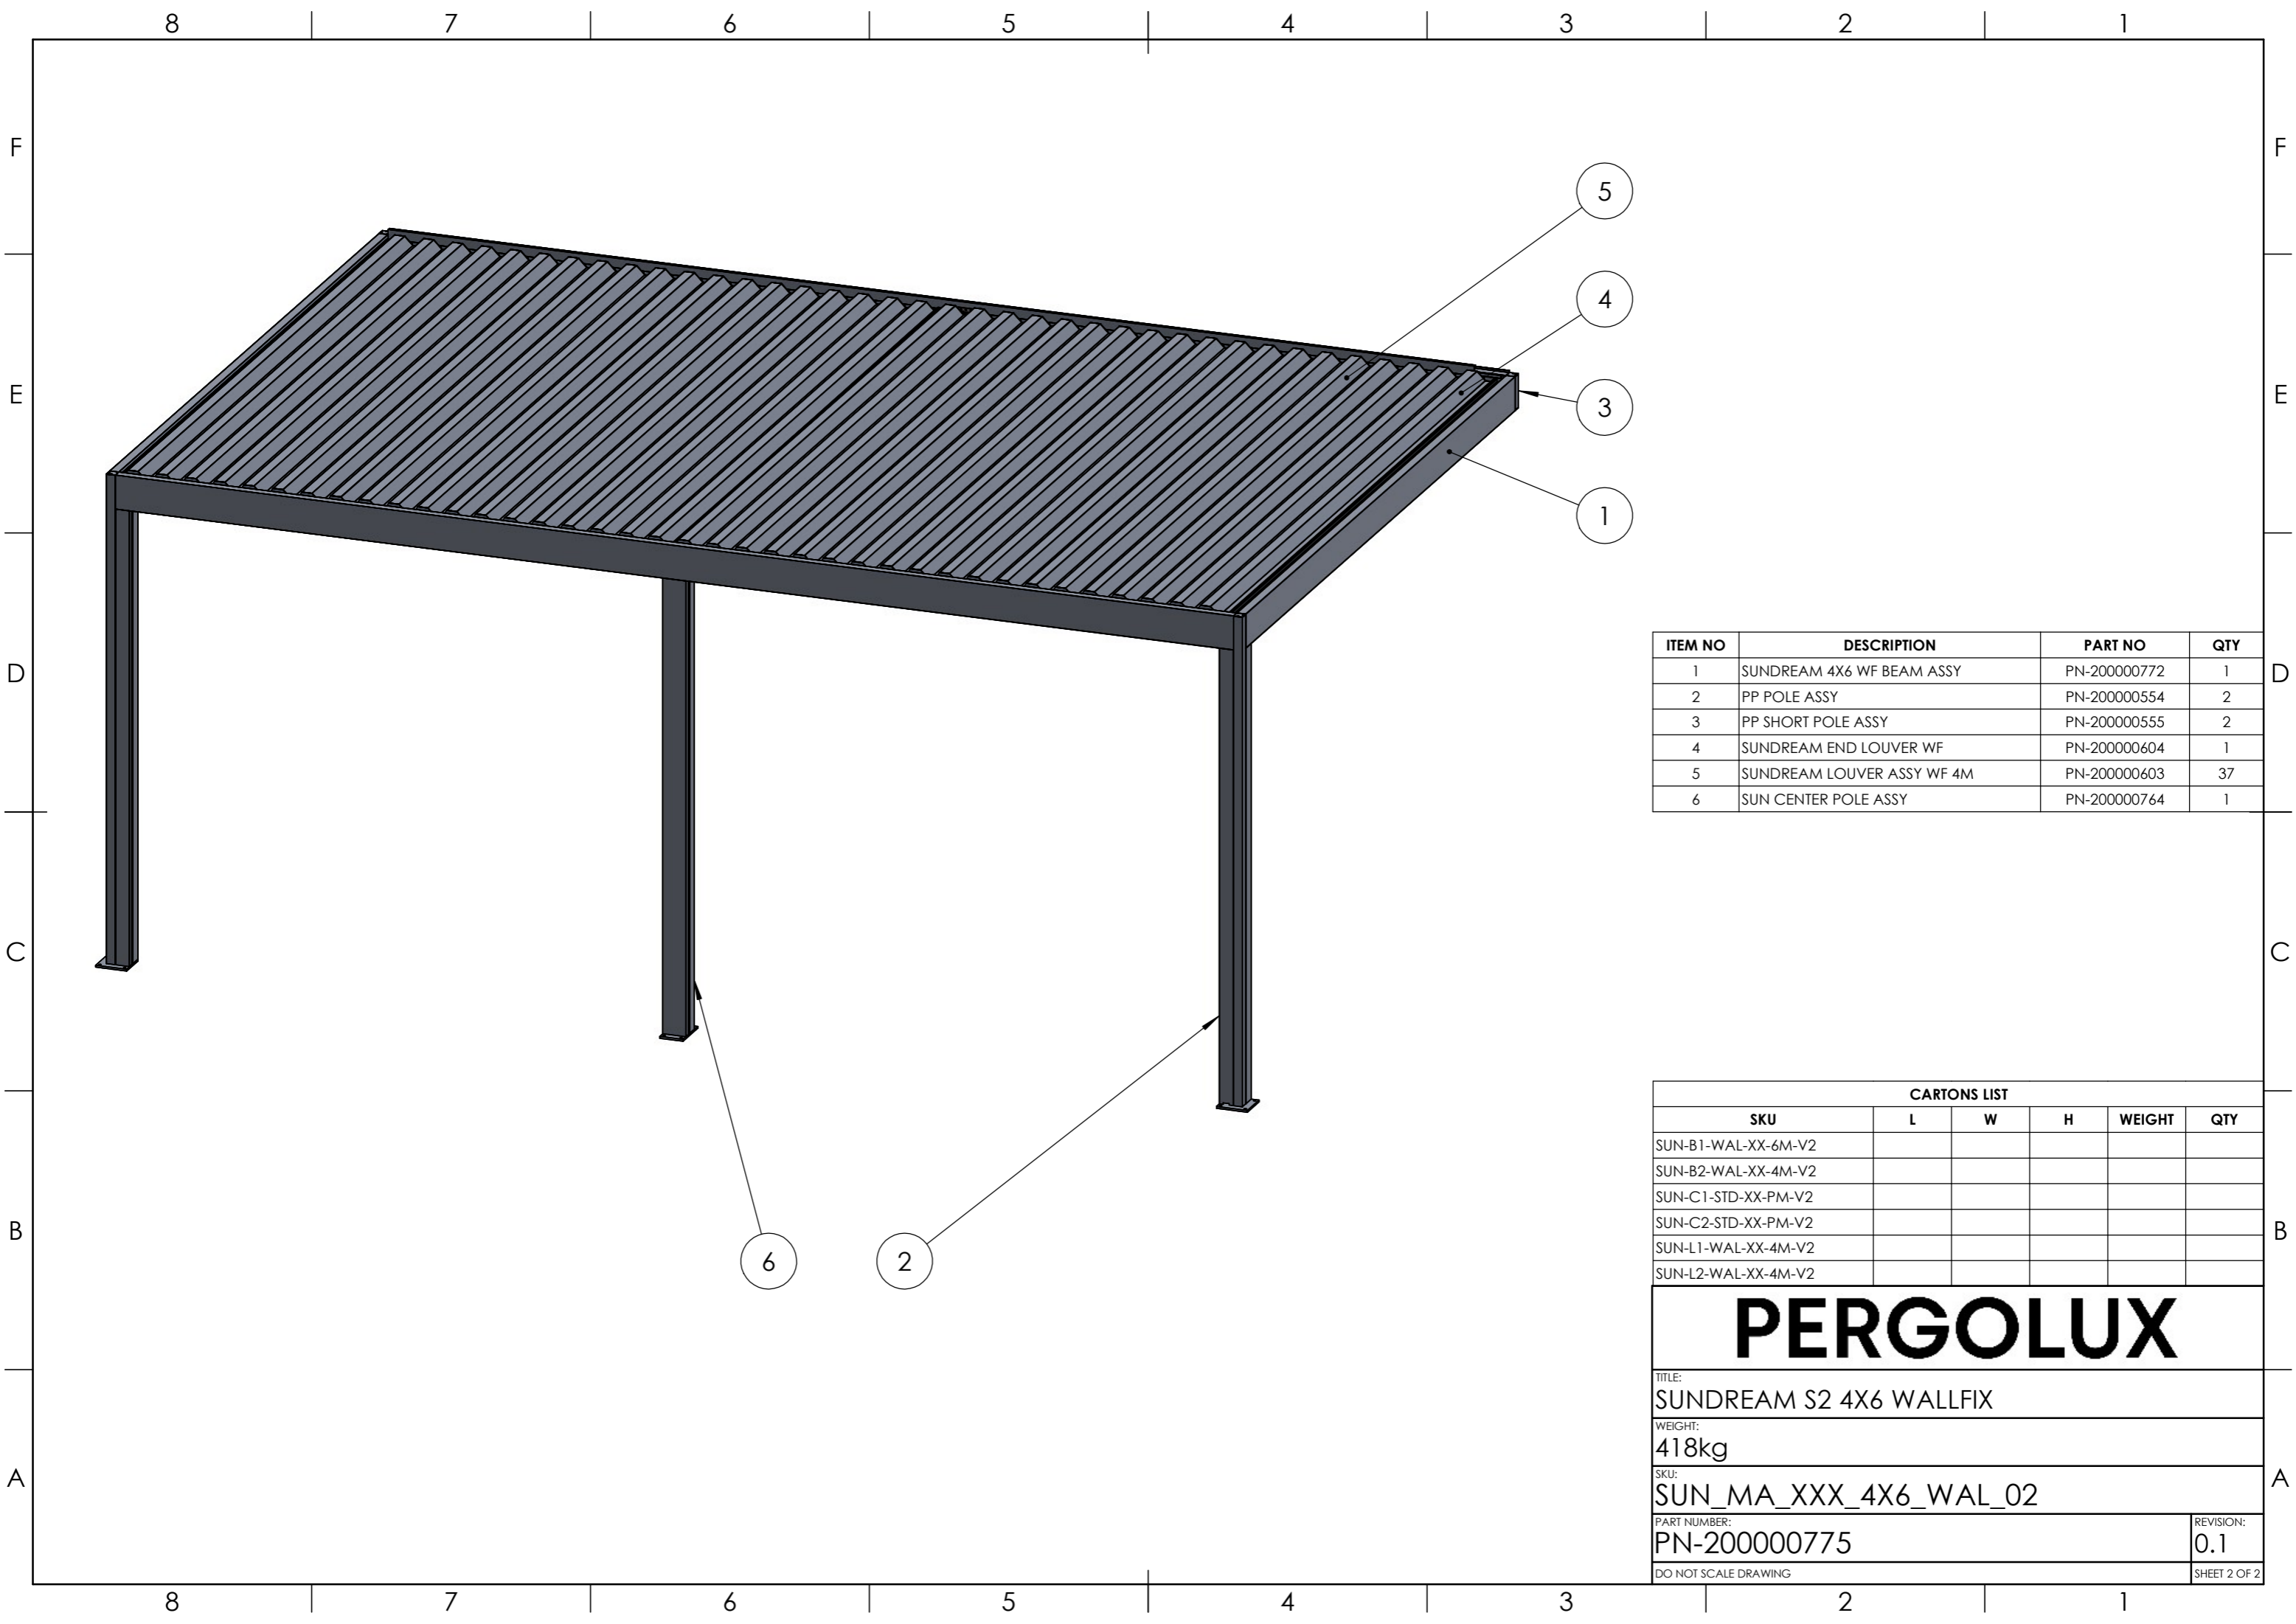

ITEM NO	DESCRIPTION	PART NO	QTY
1	SUNDREAM 4X6 WF BEAM ASSY	PN-200000772	1
2	PP POLE ASSY	PN-200000554	2
3	PP SHORT POLE ASSY	PN-200000555	2
4	SUNDREAM END LOUVER WF	PN-200000604	1
5	SUNDREAM LOUVER ASSY WF 4M	PN-200000603	37
6	SUN CENTER POLE ASSY	PN-200000764	1

CARTONS LIST					
SKU	L	W	H	WEIGHT	QTY
SUN-B1-WAL-XX-6M-V2					
SUN-B2-WAL-XX-4M-V2					
SUN-C1-STD-XX-PM-V2					
SUN-C2-STD-XX-PM-V2					
SUN-L1-WAL-XX-4M-V2					
SUN-L2-WAL-XX-4M-V2					

PERGOLUX

TITLE:
SUNDREAM S2 4X6 WALLFIX

WEIGHT:
418kg

SKU:
SUN_MA_XXX_4X6_WAL_02

PART NUMBER: PN-200000775	REVISION: 0.1

DO NOT SCALE DRAWING SHEET 2 OF 2