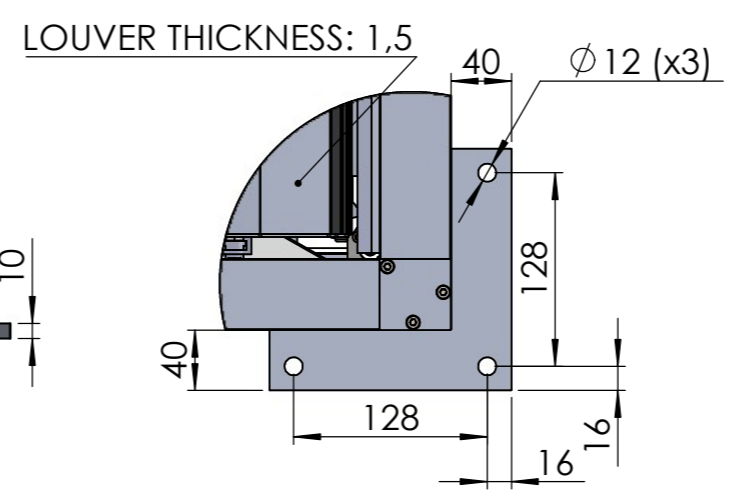

PERGOLUX	
TITLE: SUNDREAM S2 4X5 FREESTANDING	
WEIGHT: 374kg	
SKU: SUN_MA_XXX_4X5_FRE_02	
PART NUMBER: PN-200000644	REVISION V2.1
DO NOT SCALE DRAWING	ALL DIMENSIONS ARE IN MILLIMETERS
	SHEET 1 OF 2