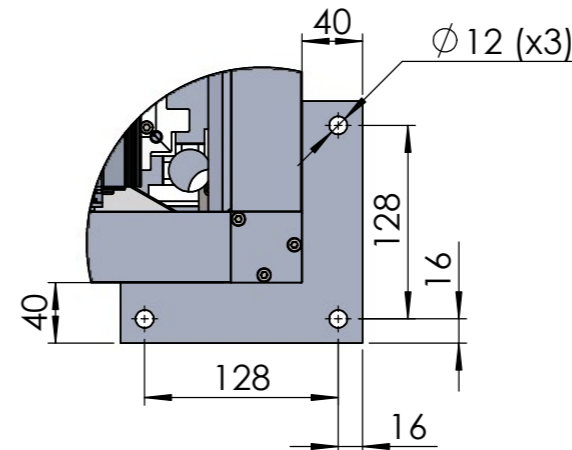

PERGOLUX

TITLE: SUNDREAM S2 3X3 WALLFIX	
WEIGHT: 189kg	
SKU: SUN_MA_XXX_3X3_WAL_02	
PART NUMBER: PN-200000589	REVISION V2.1
DO NOT SCALE DRAWING	ALL DIMENSIONS ARE IN MILLIMETERS
SHEET 1 OF 2