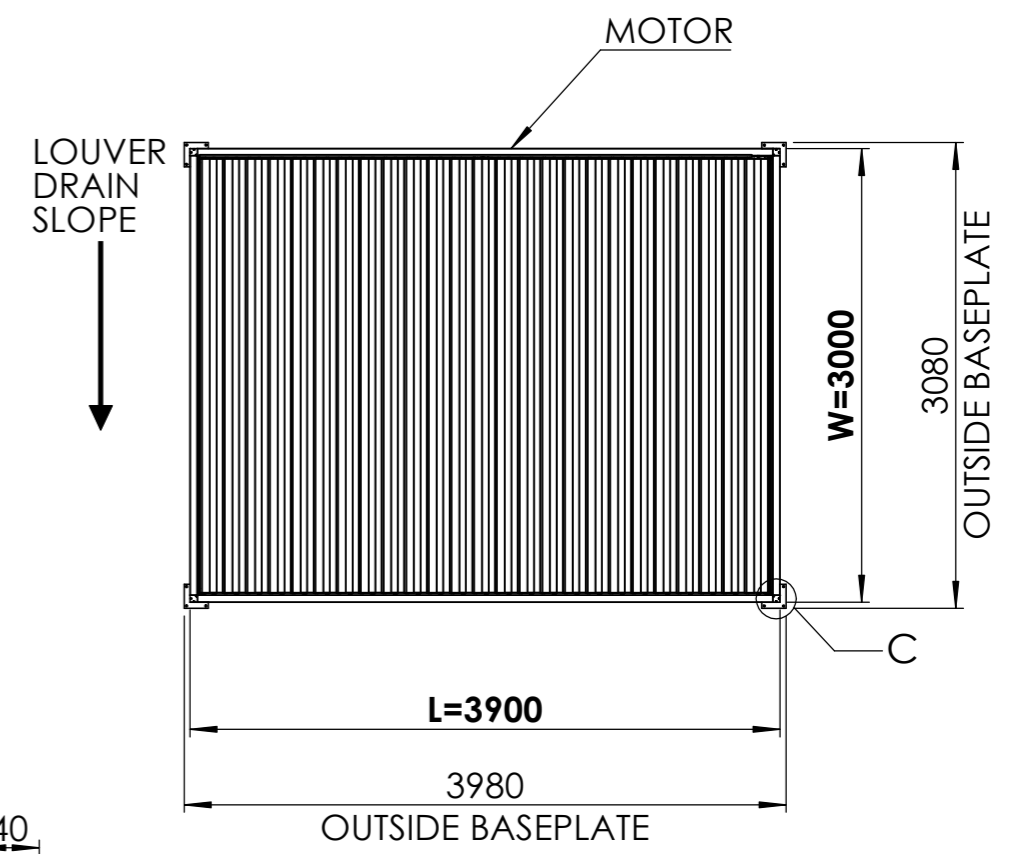

DO NOT SCALE DRAWING

8 7 6 5 4 3 2 1

F  
E  
D  
C  
B  
A

|                                     |                |
|-------------------------------------|----------------|
| <b>PERGOLUX</b>                     |                |
| TITLE: SUNDREAM S2 3X4 FREESTANDING |                |
| WEIGHT: 261kg                       |                |
| SKU: SUN_MA_XXX_3X4_FRE_02          |                |
| PART NUMBER: PN-200000625           | REVISION: V2.1 |
| DO NOT SCALE DRAWING                | SHEET 1 OF 2   |