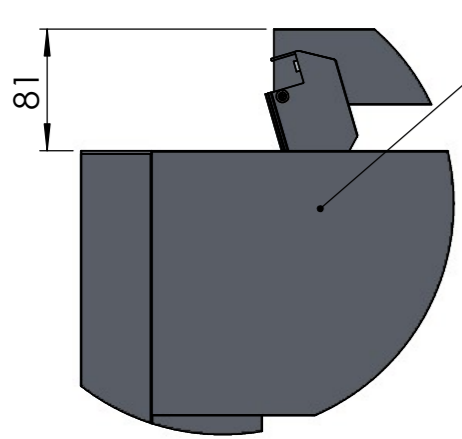

8 7 6 5 4 3 2 1

F
E
D
C
B
A

PERGOLUX	
TITLE: SUNDREAM S2 3X4 FREESTANDING	
WEIGHT: 261kg	
SKU: SUN_MA_XXX_3X4_FRE_02	
PART NUMBER: PN-200000625	REVISION: V2.1
DO NOT SCALE DRAWING	SHEET 1 OF 2

8 7 6 5 4 3 2 1