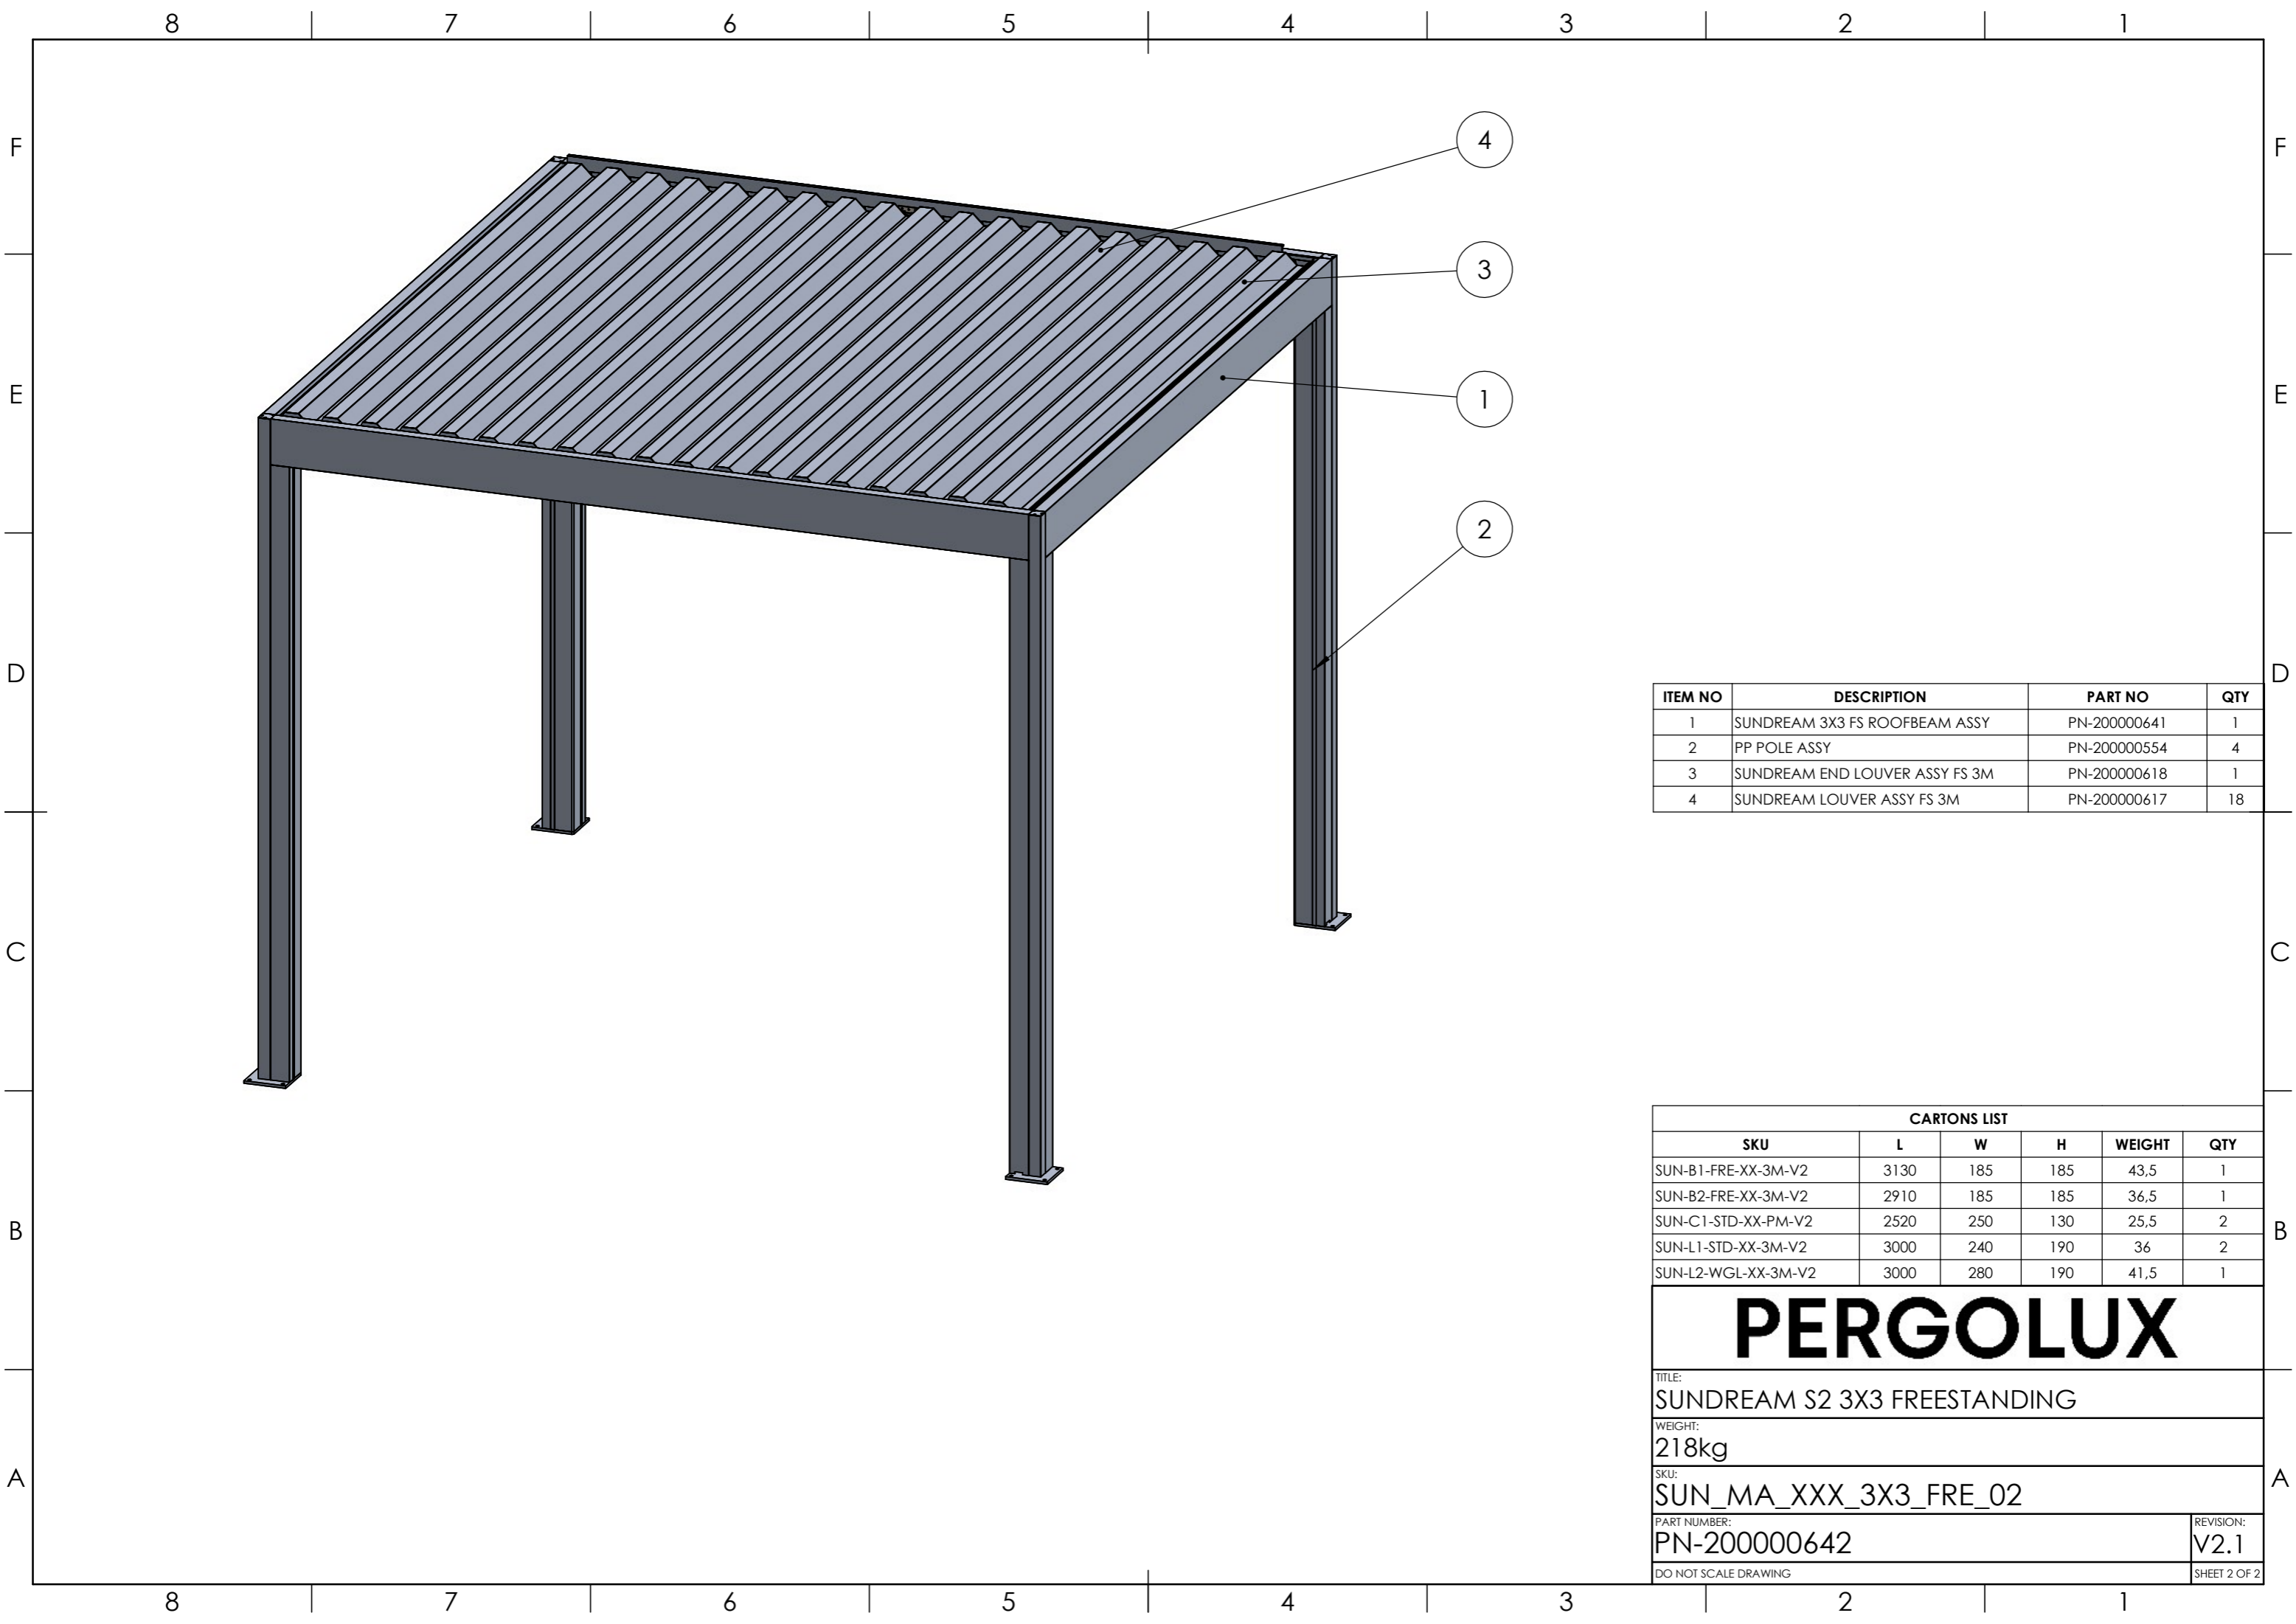

**PERGOLUX**

|  |                                   |
|--|-----------------------------------|
| TITLE:<br>SUNDREAM S2 3X3 FREESTANDING |                                   |
| WEIGHT:<br>218kg                       |                                   |
| SKU:<br>SUN_MA_XXX_3X3_FRE_02          |                                   |
| PART NUMBER:<br>PN-200000642           | REVISION<br>V2.1                  |
| DO NOT SCALE DRAWING                   | ALL DIMENSIONS ARE IN MILLIMETERS |
| SHEET 1 OF 2                           |                                   |