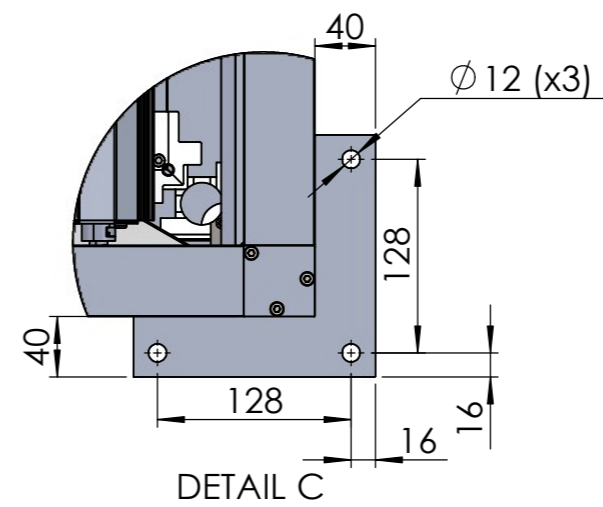

PERGOLUX	
TITLE: SUNDREAM S2 3X5 WALLFIX	
WEIGHT: 275kg	
SKU: SUN_MA_XXX_3X5_WAL_02	
PART NUMBER: PN-200000599	REVISION V2.1
DO NOT SCALE DRAWING	ALL DIMENSIONS ARE IN MILLIMETERS
	SHEET 1 OF 2