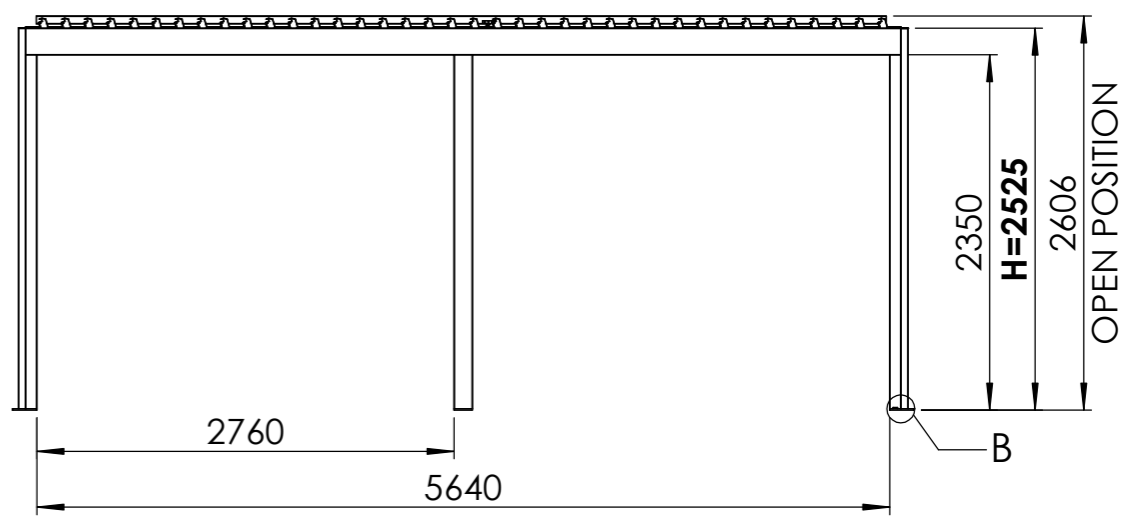

**PERGOLUX**

TITLE:  
SUN V2 3X6 FREESTANDING

WEIGHT:  
380kg

SKU:  
SUN\_MA\_XXX\_3X6\_FRE\_02

PART NUMBER:  
PN-200000766

REVISION:  
0.1

DO NOT SCALE DRAWING

SHEET 2 OF 2