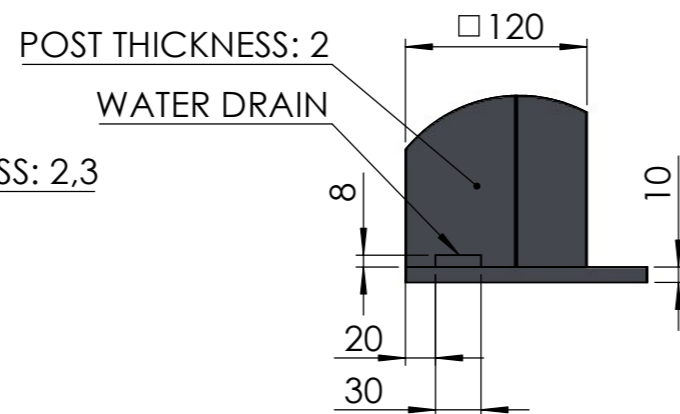

PERGOLUX	
TITLE: SUNDREAM S2 4X5 WALLFIX	
WEIGHT: 338kg	
SKU: SUN_MA_XXX_4X5_WAL_02	
PART NUMBER: PN-200000612	REVISION V2.1
DO NOT SCALE DRAWING	ALL DIMENSIONS ARE IN MILLIMETERS
	SHEET 1 OF 2