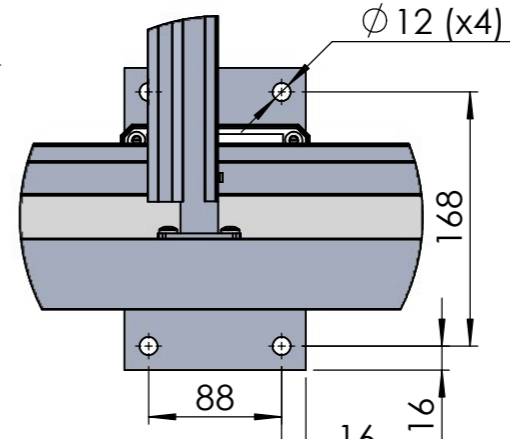

**PERGOLUX**

TITLE:  
SUN V2 3X6 FREESTANDING

WEIGHT:  
380kg

SKU:  
SUN\_MA\_XXX\_3X6\_FRE\_02

PART NUMBER:  
PN-200000766

REVISION:  
0.1

DO NOT SCALE DRAWING

SHEET 2 OF 2