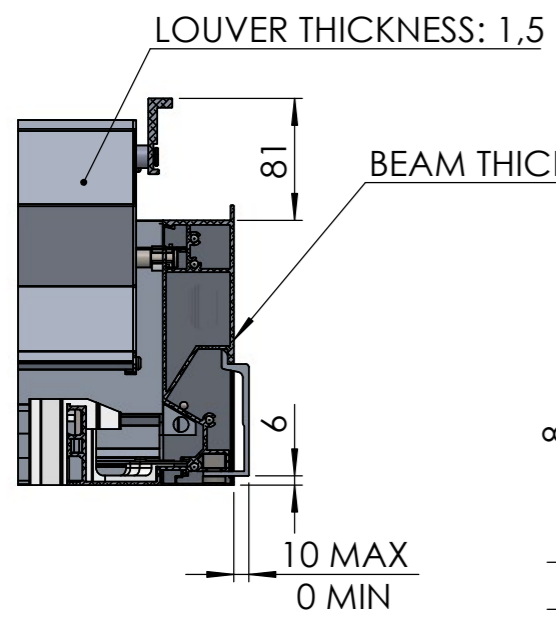

**PERGOLUX**

TITLE:  
SUN V2 3X6 FREESTANDING

WEIGHT:  
380kg

SKU:  
SUN\_MA\_XXX\_3X6\_FRE\_02

PART NUMBER:  
PN-200000766

REVISION:  
0.1

DO NOT SCALE DRAWING

SHEET 2 OF 2