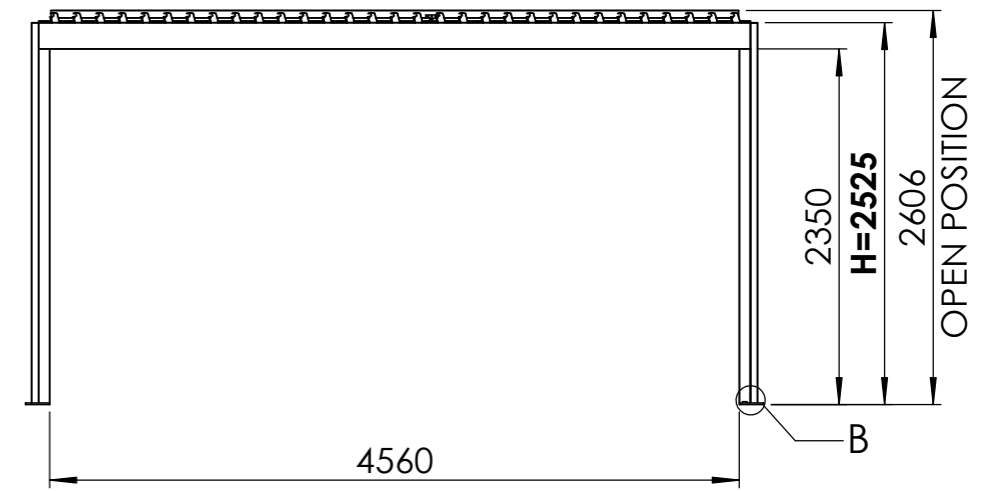

PERGOLUX	
TITLE: SUNDREAM S2 4X5 WALLFIX	
WEIGHT: 338kg	
SKU: SUN_MA_XXX_4X5_WAL_02	
PART NUMBER: PN-200000612	REVISION V2.1
DO NOT SCALE DRAWING	ALL DIMENSIONS ARE IN MILLIMETERS
	SHEET 1 OF 2