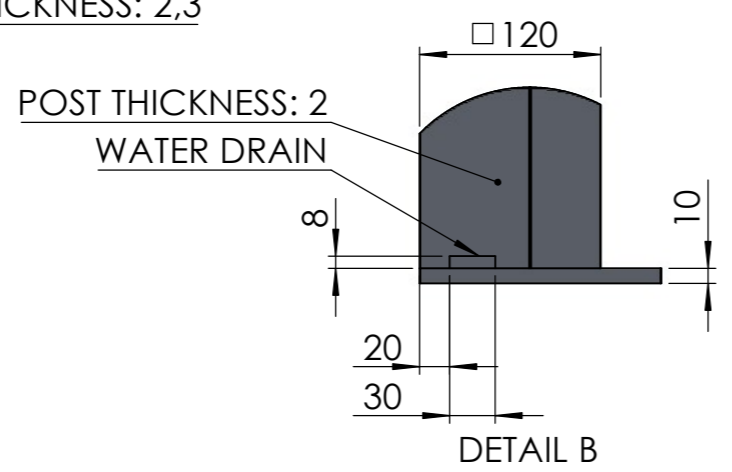

PERGOLUX	
TITLE: SUNDREAM S2 3X5 WALLFIX	
WEIGHT: 275kg	
SKU: SUN_MA_XXX_3X5_WAL_02	
PART NUMBER: PN-200000599	REVISION V2.1
DO NOT SCALE DRAWING	ALL DIMENSIONS ARE IN MILLIMETERS
	SHEET 1 OF 2