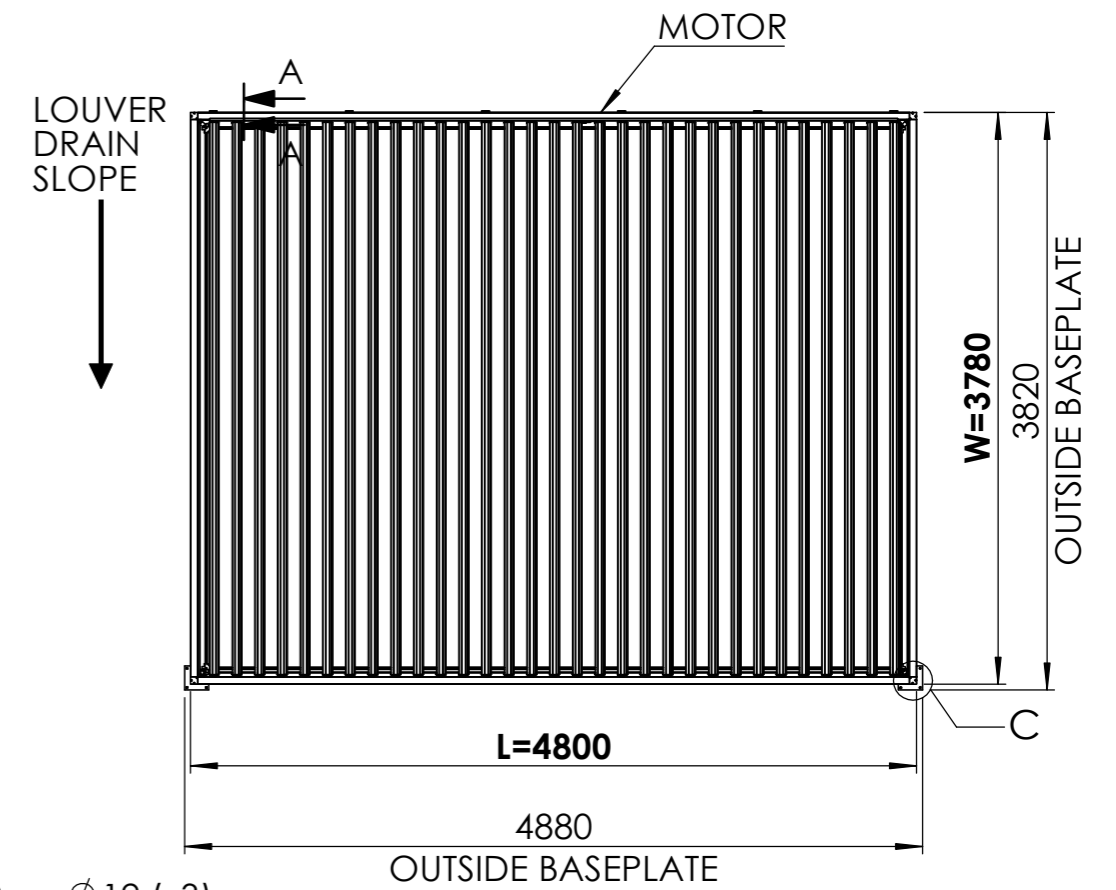

PERGOLUX	
TITLE: SUNDREAM S2 4X5 WALLFIX	
WEIGHT: 338kg	
SKU: SUN_MA_XXX_4X5_WAL_02	
PART NUMBER: PN-200000612	REVISION V2.1
DO NOT SCALE DRAWING	ALL DIMENSIONS ARE IN MILLIMETERS
	SHEET 1 OF 2