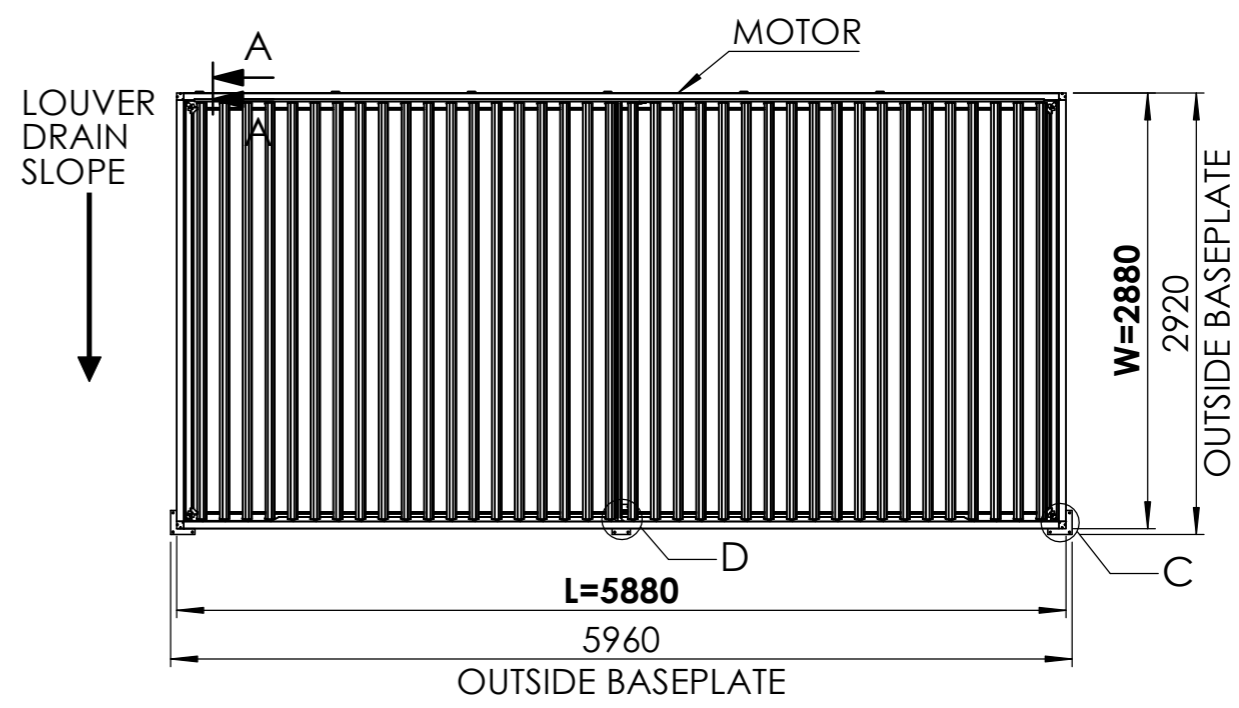

**PERGOLUX**

TITLE:  
SUN V2 3X6 FREESTANDING

WEIGHT:  
380kg

SKU:  
SUN\_MA\_XXX\_3X6\_FRE\_02

PART NUMBER:  
PN-200000766

REVISION:  
0.1

DO NOT SCALE DRAWING

SHEET 2 OF 2