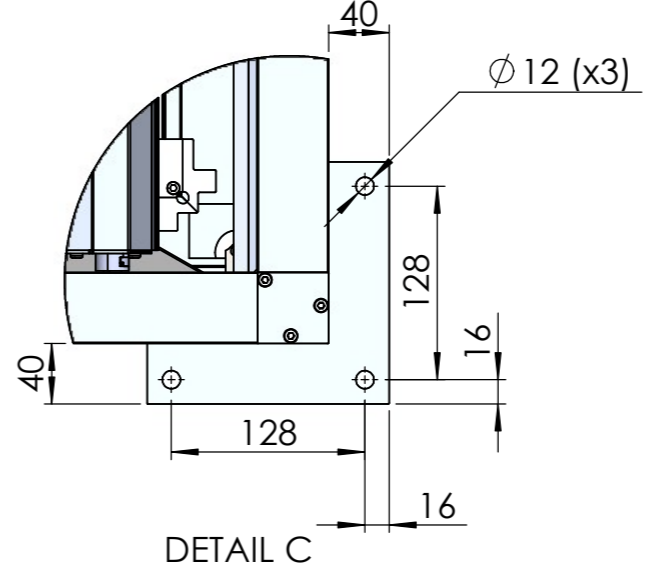

PERGOLUX	
TITLE: SUNDREAM S2 3X4 WALLFIX	
WEIGHT: 232kg	
SKU: SUN_MA_XXX_3X4_WAL_02	
PART NUMBER: PN-200000550	REVISION V2.1
DO NOT SCALE DRAWING	ALL DIMENSIONS ARE IN MILLIMETERS
SHEET 1 OF 2