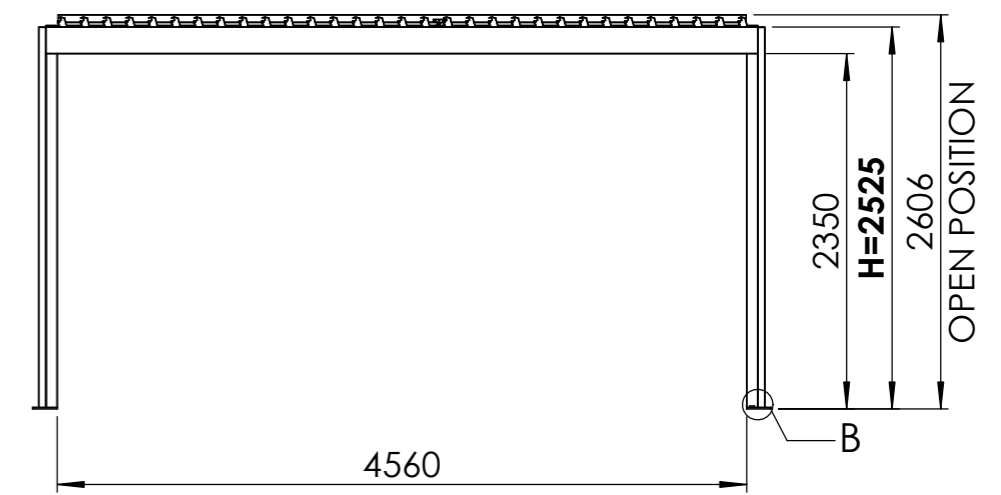

PERGOLUX	
TITLE: SUNDREAM S2 3X5 WALLFIX	
WEIGHT: 275kg	
SKU: SUN_MA_XXX_3X5_WAL_02	
PART NUMBER: PN-200000599	REVISION V2.1
DO NOT SCALE DRAWING	ALL DIMENSIONS ARE IN MILLIMETERS
	SHEET 1 OF 2