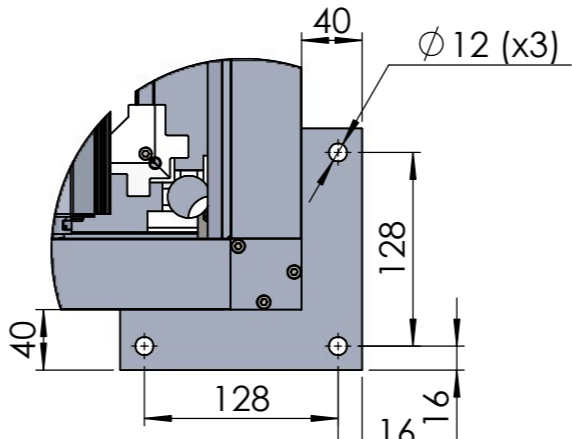

**PERGOLUX**

TITLE:  
SUN V2 3X6 FREESTANDING

WEIGHT:  
380kg

SKU:  
SUN\_MA\_XXX\_3X6\_FRE\_02

PART NUMBER:  
PN-200000766

REVISION:  
0.1

DO NOT SCALE DRAWING

SHEET 2 OF 2