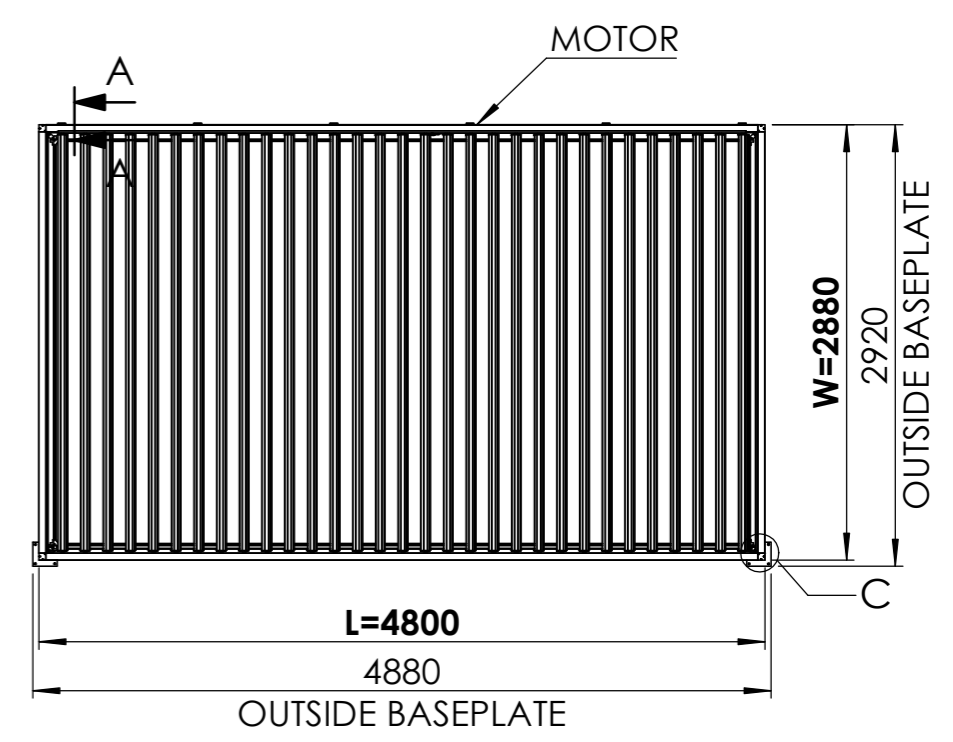

PERGOLUX	
TITLE: SUNDREAM S2 3X5 WALLFIX	
WEIGHT: 275kg	
SKU: SUN_MA_XXX_3X5_WAL_02	
PART NUMBER: PN-200000599	REVISION V2.1
DO NOT SCALE DRAWING	ALL DIMENSIONS ARE IN MILLIMETERS
	SHEET 1 OF 2