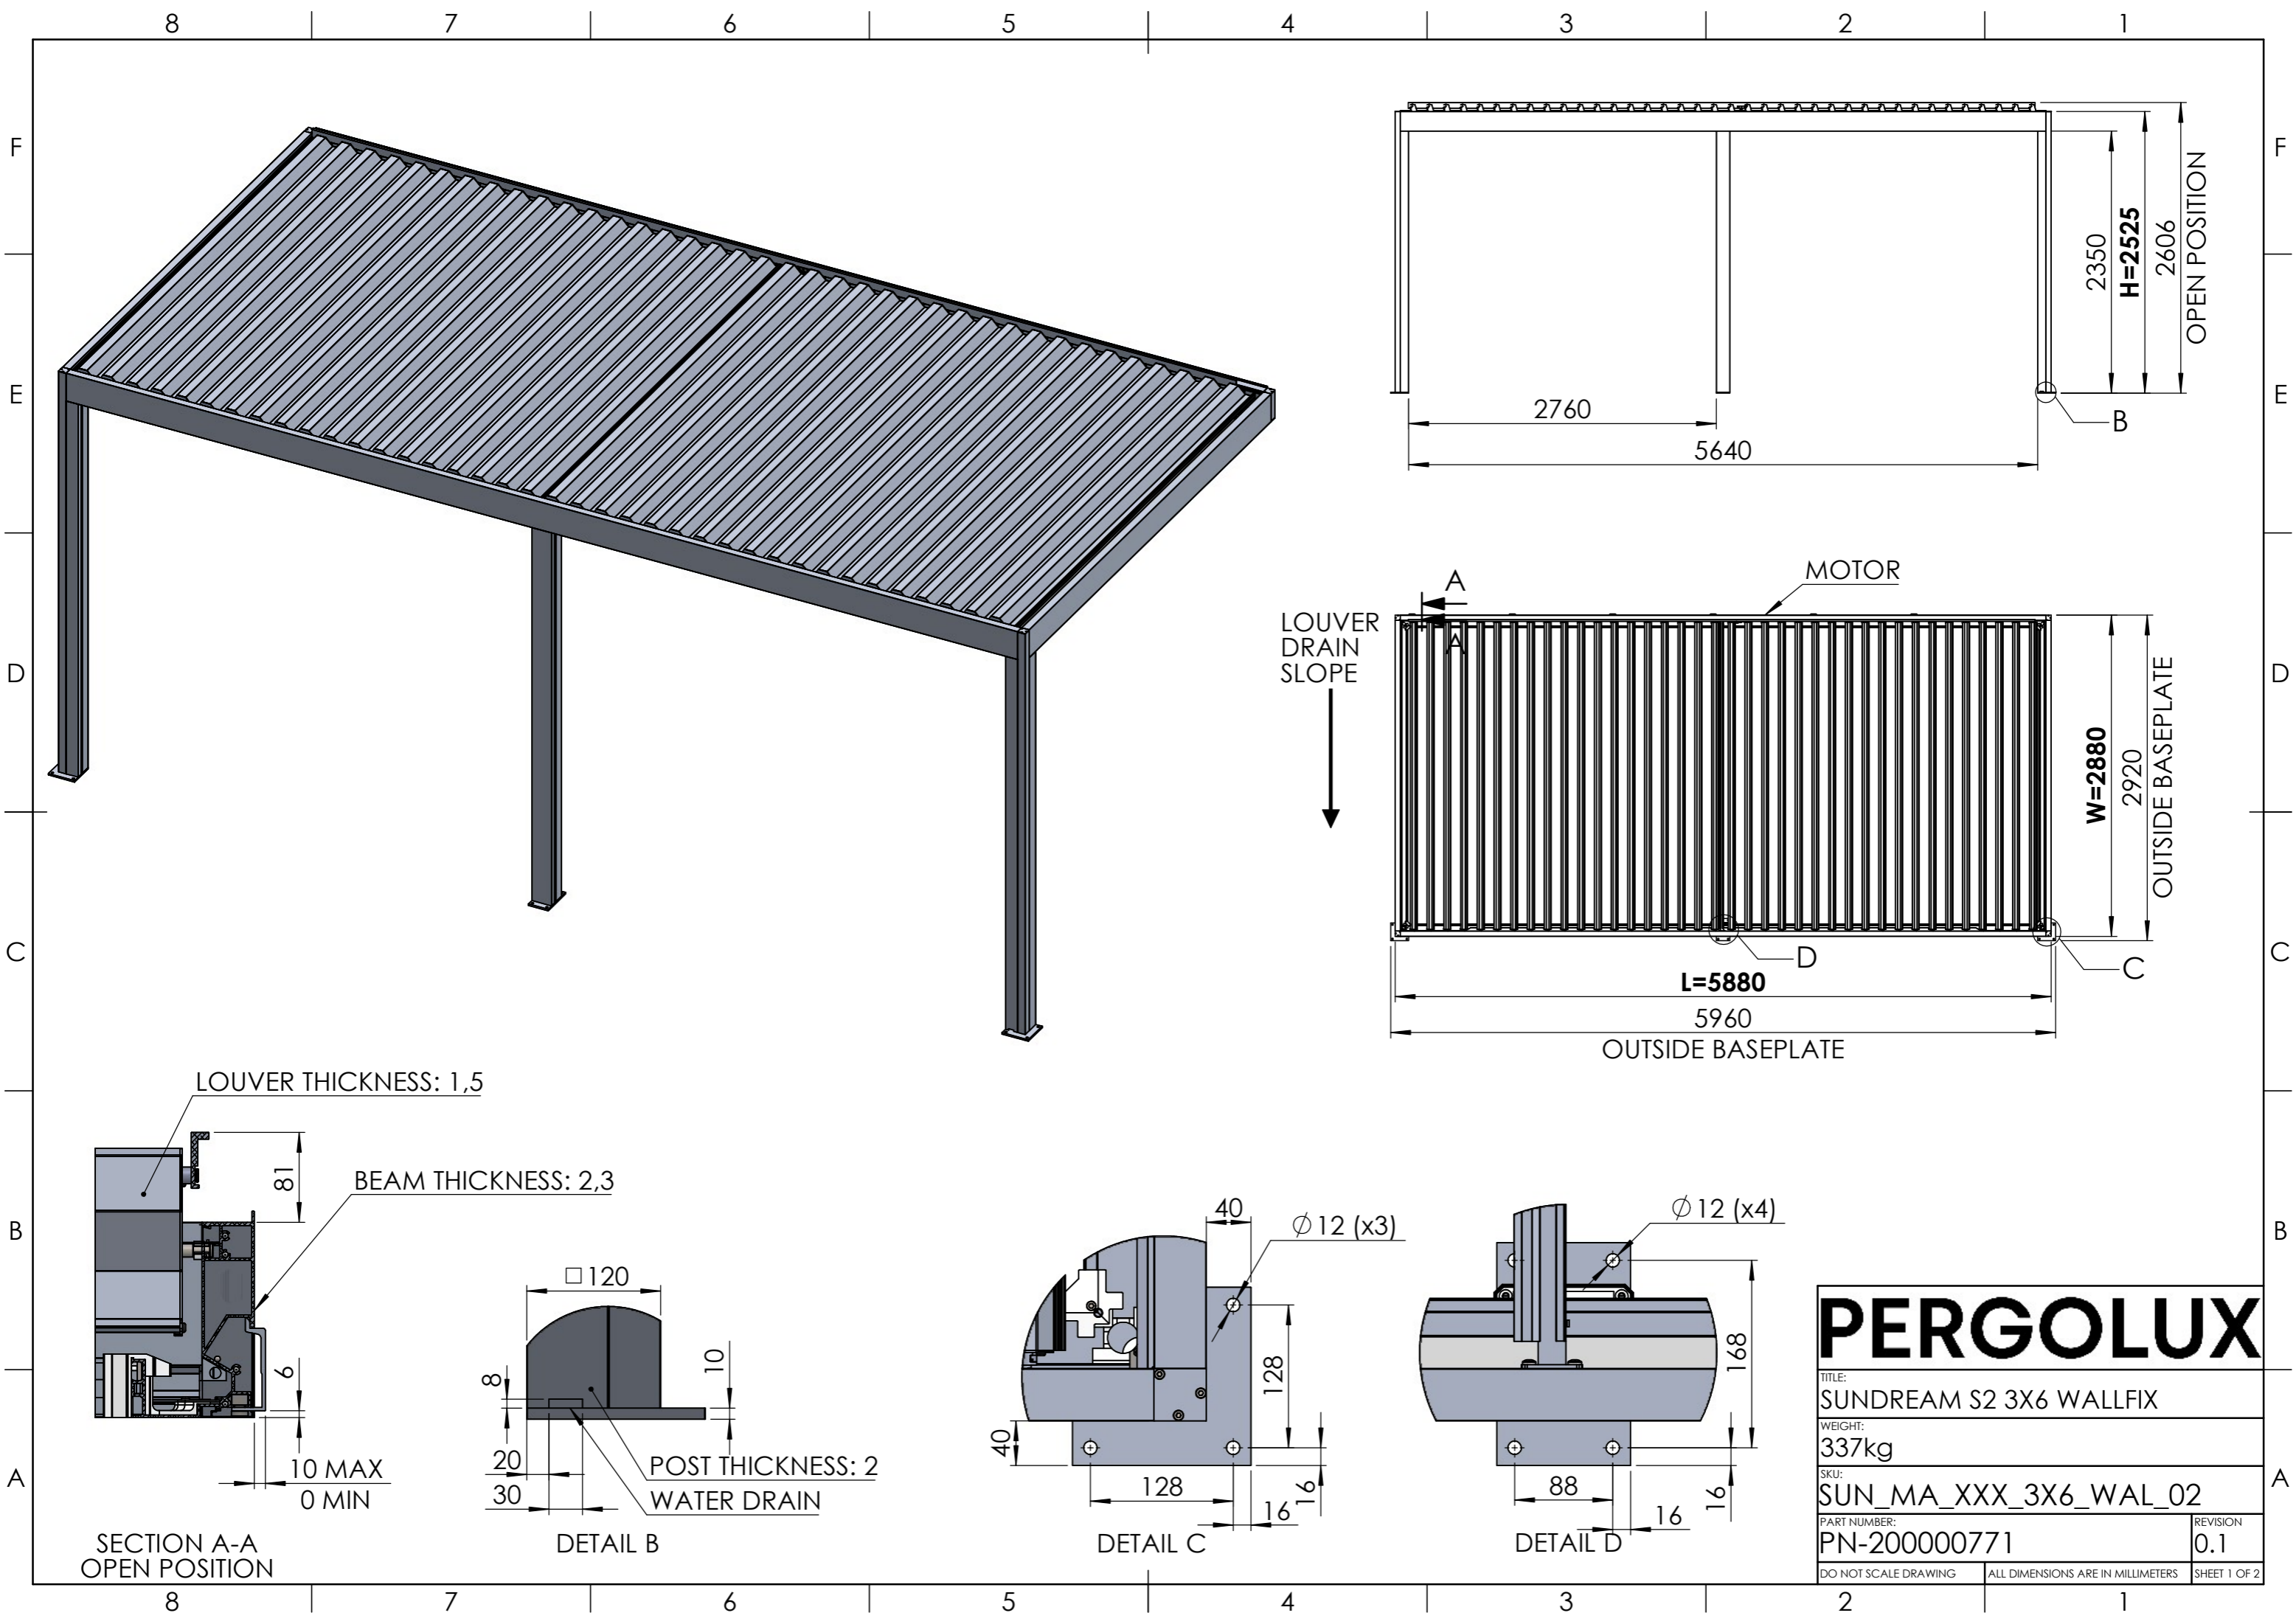

**PERGOLUX**

TITLE:  
SUN V2 3X6 FREESTANDING

WEIGHT:  
380kg

SKU:  
SUN\_MA\_XXX\_3X6\_FRE\_02

PART NUMBER:  
PN-200000766

REVISION:  
0.1

DO NOT SCALE DRAWING

SHEET 2 OF 2