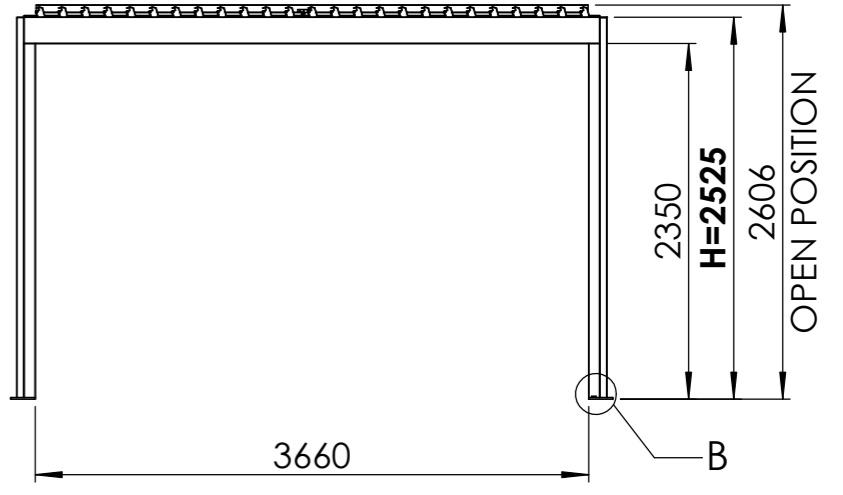

PERGOLUX	
TITLE: SUNDREAM S2 3X4 WALLFIX	
WEIGHT: 232kg	
SKU: SUN_MA_XXX_3X4_WAL_02	
PART NUMBER: PN-200000550	REVISION V2.1
DO NOT SCALE DRAWING	ALL DIMENSIONS ARE IN MILLIMETERS
SHEET 1 OF 2