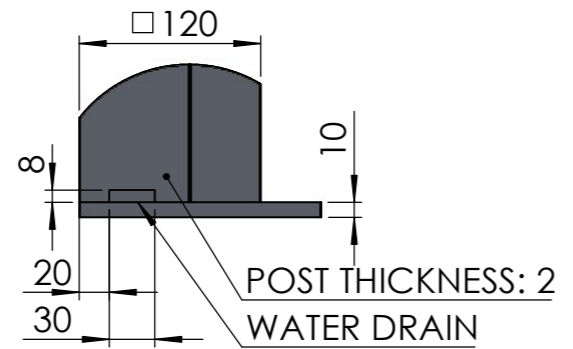

**PERGOLUX**

TITLE:  
SUN V2 3X6 FREESTANDING

WEIGHT:  
380kg

SKU:  
SUN\_MA\_XXX\_3X6\_FRE\_02

PART NUMBER:  
PN-200000766

REVISION:  
0.1

DO NOT SCALE DRAWING

SHEET 2 OF 2