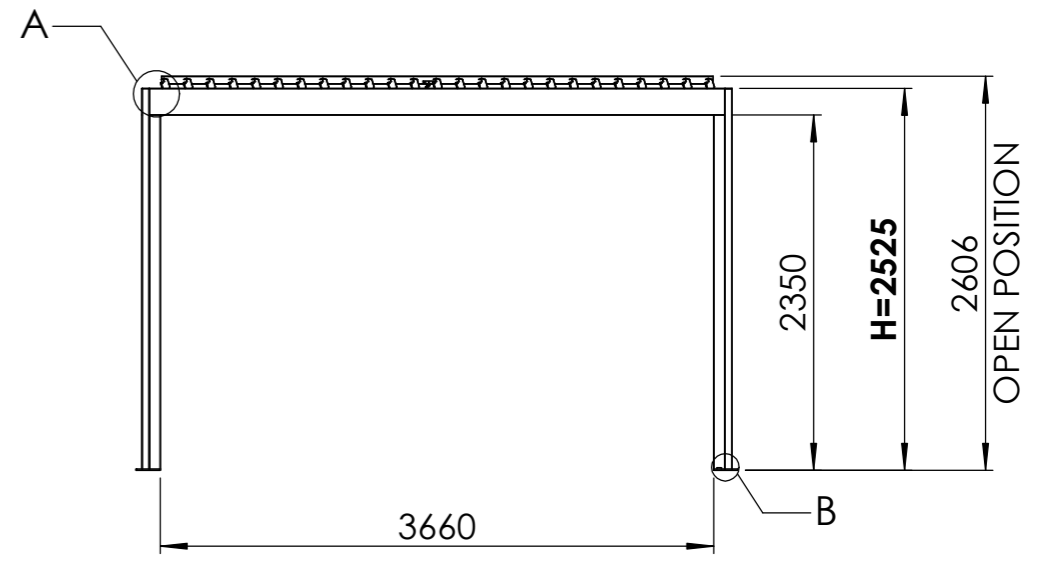

8 7 6 5 4 3 2 1

F
E
D
C
B
A

PERGOLUX	
TITLE: SUNDREAM S2 3X4 FREESTANDING	
WEIGHT: 261kg	
SKU: SUN_MA_XXX_3X4_FRE_02	
PART NUMBER: PN-200000625	REVISION: V2.1
DO NOT SCALE DRAWING	SHEET 1 OF 2

8 7 6 5 4 3 2 1